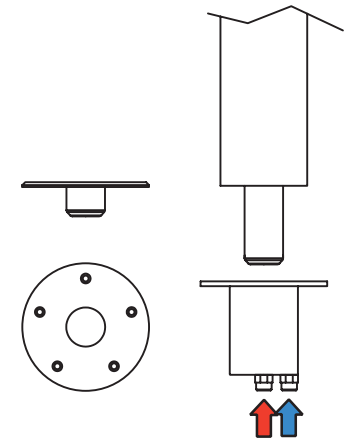

[click for more](#)

shower
line
CARBON

version BC: water inlets hidden in the base

version LC: lateral water inlets

The shower deck support is available with below-the-deck hidden connections or lateral quick connections

version BC: water inlets hidden in the base

version LC: lateral water inlets

INOX  STYLE®

model SB
shower with
single body

model DB
two pieces, stackable body
(for easy storage)

The shower body is available as single piece or as two stackable parts

Options

Faucet (Cold or Premixed)

Mixer (Hot/Cold)

Foot wash

Telephone

Beauty (225 mm)

Knox (230 mm)

Stylo (200x200 mm)

EvoS (200x200 mm)

Evo (200 mm)

Wind (150 mm)

Knox (200x200 mm)

Zoe (150x150 mm)

Dimensioni Reali – Real Sizes

www.inoxstyle.com

Inoxstyle srl
Piazza Romboni, 20
55041 Camaiore (LU) - Italia
+39 (0)584 1716108