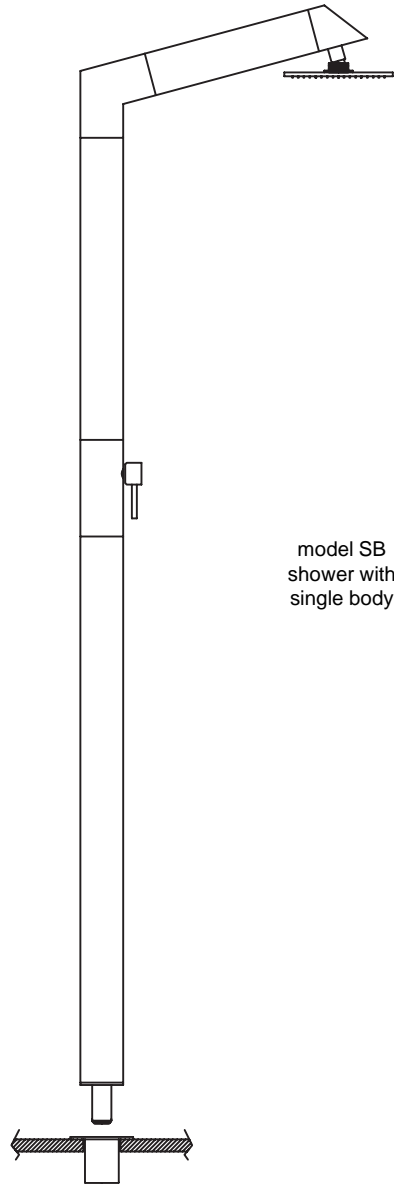

[click for more](#)

shower
line
CARBON

INOX  STYLE®

Full Carbon Y

[click for more](#)

shower
line
CARBON

INOX  STYLE®

C1-Carbon1

[click for more](#)

shower
line
CARBON

version BC: water inlets hidden in the base

version LC: lateral water inlets

The shower deck support is available with below-the-deck hidden connections or lateral quick connections

version BC: water inlets hidden in the base

version LC: lateral water inlets

INOX  STYLE®

model SB
shower with
single body

model DB
two pieces, stackable body
(for easy storage)

The shower body is available as single piece or as two stackable parts

EvoS (200x200 mm)

Evo (200 mm)

Wind (150 mm)

Knox (200x200 mm)

Zoe (150x150 mm)

Dimensioni Reali – Real Sizes

www.inoxstyle.com

Inoxstyle srl
Piazza Romboni, 20
55041 Camaiore (LU) - Italia
+39 (0)584 1716108