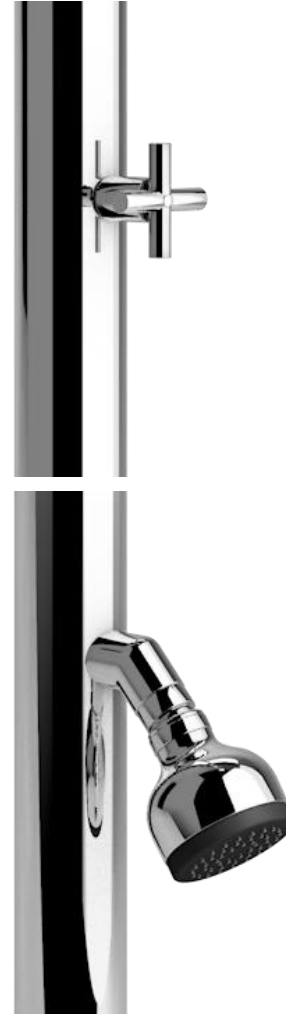

[click for more](#)

shower
line
CARBON

INOX  STYLE®

Full Carbon Y

[click for more](#)

shower
line
CARBON

INOX  STYLE®

C1-Carbon1

[click for more](#)

shower
line
CARBON

version BC: water inlets hidden in the base

version LC: lateral water inlets

The shower deck support is available with below-the-deck hidden connections or lateral quick connections

version BC: water inlets hidden in the base

version LC: lateral water inlets

INOX  STYLE®

model SB
shower with
single body

model DB
two pieces, stackable body
(for easy storage)

The shower body is available as single piece or as two stackable parts

Options

Faucet (Cold or Premixed)

Mixer (Hot/Cold)

Foot wash

Telephone

Beauty (225 mm)

Knox (230 mm)

Stylo (200x200 mm)