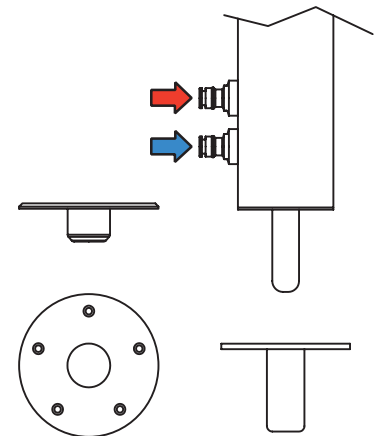

[click for more](#)

shower
line
CARBON

version BC: water inlets hidden in the base

version LC: lateral water inlets

The shower deck support is available with below-the-deck hidden connections or lateral quick connections

version BC: water inlets hidden in the base

version LC: lateral water inlets

INOX  STYLE®

model SB
shower with
single body

model DB
two pieces, stackable body
(for easy storage)

The shower body is available as single piece or as two stackable parts

Options

Faucet (Cold or Premixed)

Mixer (Hot/Cold)

Foot wash

Telephone

Beauty (225 mm)

Knox (230 mm)

Stylo (200x200 mm)

EvoS (200x200 mm)

Evo (200 mm)

Wind (150 mm)

Knox (200x200 mm)

Zoe (150x150 mm)

Dimensioni Reali – Real Sizes

www.inoxstyle.com

Inoxstyle srl
Piazza Romboni, 20
55041 Camaiore (LU) - Italia
+39 (0)584 1716108