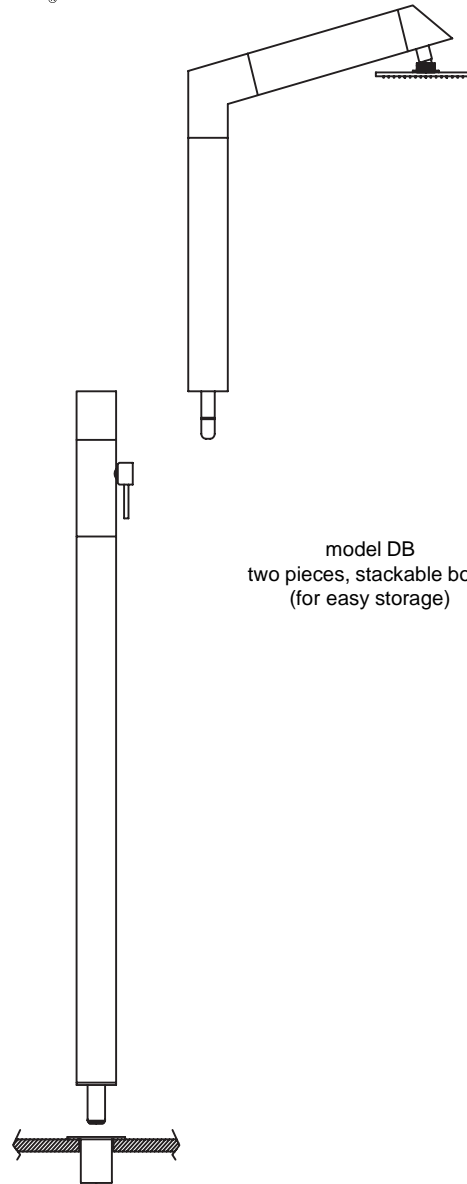

[click for more](#)

shower
line
CARBON

version BC: water inlets hidden in the base

version LC: lateral water inlets

The shower deck support is available with below-the-deck hidden connections or lateral quick connections

version BC: water inlets hidden in the base

version LC: lateral water inlets

INOX  STYLE®

model SB
shower with
single body

model DB
two pieces, stackable body
(for easy storage)

The shower body is available as single piece or as two stackable parts

Options

Faucet (Cold or Premixed)

Mixer (Hot/Cold)

Foot wash

Telephone

Beauty (225 mm)

Knox (230 mm)

Stylo (200x200 mm)

EvoS (200x200 mm)

Evo (200 mm)

Wind (150 mm)

Knox (200x200 mm)

Zoe (150x150 mm)

Dimensioni Reali – Real Sizes

www.inoxstyle.com

Inoxstyle srl
Piazza Romboni, 20
55041 Camaiore (LU) - Italia
+39 (0)584 1716108