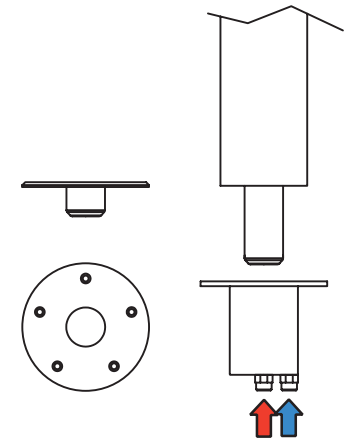

Telefono Y

shower
line
STEEL

version BC: water inlets hidden in the base

version LC: lateral water inlets

The shower deck support is available with below-the-deck hidden connections or lateral quick connections

version BC: water inlets hidden in the base

version LC: lateral water inlets

INOX  STYLE®

model SB
shower with
single body

model DB
two pieces, stackable body
(for easy storage)

The shower body is available as
single piece or as two stackable
parts

Options

Faucet (Cold or Premixed)

Mixer (Hot/Cold)

Foot wash

Telephone

Beauty (225 mm)

Knox (230 mm)

Stylo (200x200 mm)

EvoS (200x200 mm)

Evo (200 mm)

Wind (150 mm)

Knox (200x200 mm)

Zoe (150x150 mm)

Dimensioni Reali – Real Sizes

www.inoxstyle.com

Inoxstyle srl
Piazza Romboni, 20
55041 Camaiore (LU) - Italia
+39 (0)584 1716108