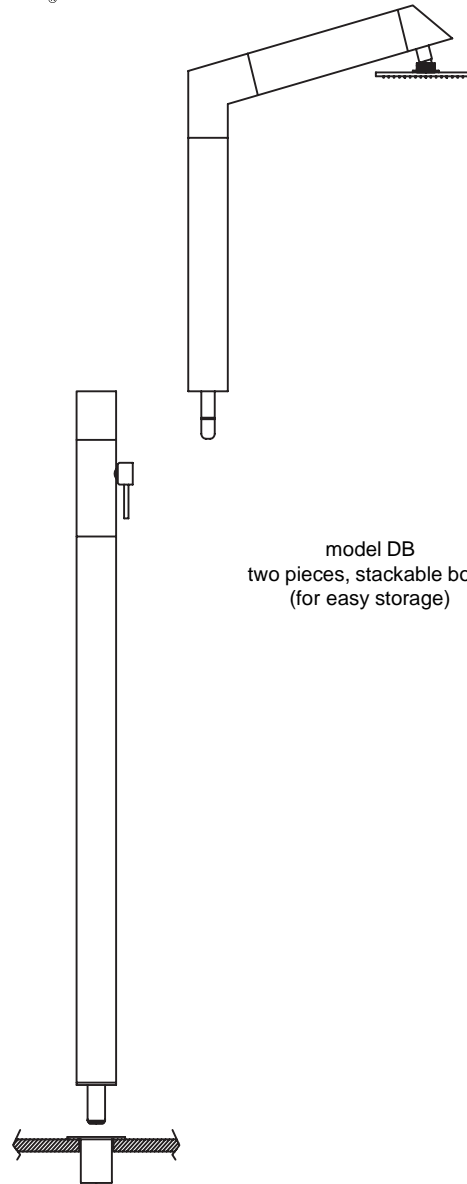

Telefono Y

shower
line
STEEL

version BC: water inlets hidden in the base

version LC: lateral water inlets

The shower deck support is available with below-the-deck hidden connections or lateral quick connections

version BC: water inlets hidden in the base

version LC: lateral water inlets

INOX  STYLE®

model SB
shower with
single body

model DB
two pieces, stackable body
(for easy storage)

The shower body is available as
single piece or as two stackable
parts

Options

Faucet (Cold or Premixed)

Mixer (Hot/Cold)

Foot wash

Telephone

Beauty (225 mm)

Knox (230 mm)

Stylo (200x200 mm)

EvoS (200x200 mm)

Evo (200 mm)

Wind (150 mm)

Knox (200x200 mm)

Zoe (150x150 mm)

Dimensioni Reali – Real Sizes

www.inoxstyle.com

Inoxstyle srl
Piazza Romboni, 20
55041 Camaiore (LU) - Italia
+39 (0)584 1716108