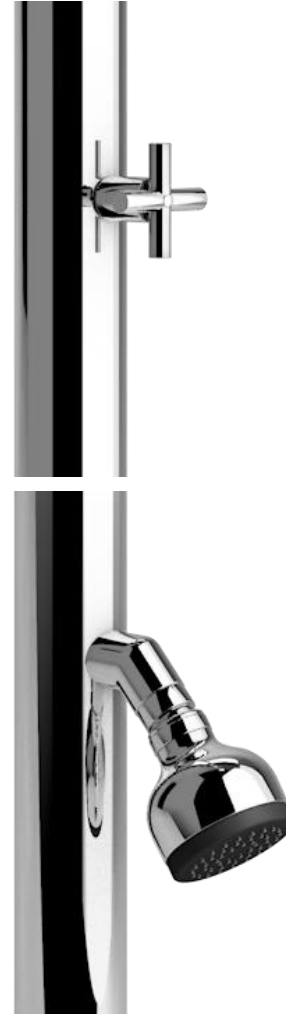

Sole 48 Y

[click for more](#)

shower
line
STEEL

INOX  STYLE®

Sole 60 Y

[click for more](#)

shower
line
STEEL

INOX  STYLE®

Telefono Y

shower
line
STEEL

version BC: water inlets hidden in the base

version LC: lateral water inlets

The shower deck support is available with below-the-deck hidden connections or lateral quick connections

version BC: water inlets hidden in the base

version LC: lateral water inlets

INOX  STYLE®

model SB
shower with
single body

model DB
two pieces, stackable body
(for easy storage)

The shower body is available as
single piece or as two stackable
parts

Options

Faucet (Cold or Premixed)

Mixer (Hot/Cold)

Foot wash

Telephone

Beauty (225 mm)

Knox (230 mm)

Stylo (200x200 mm)