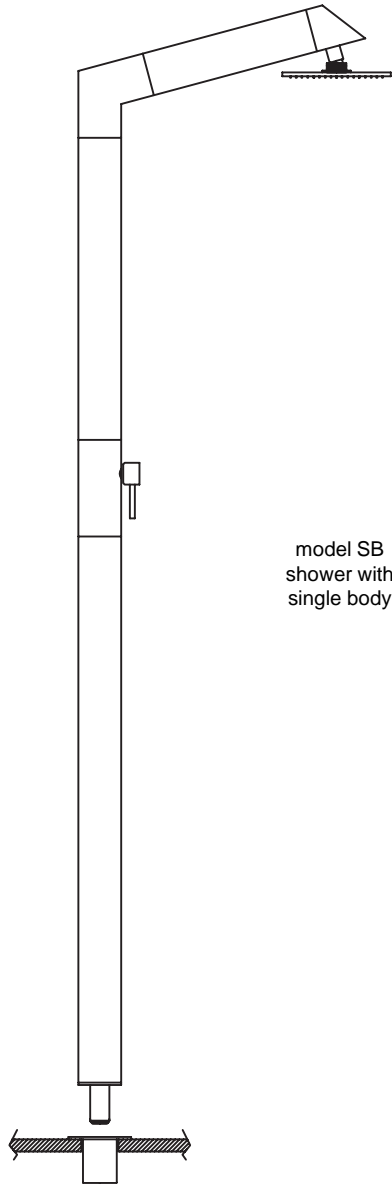

Sole 48 Y

[click for more](#)

shower
line
STEEL

INOX  STYLE®

Sole 60 Y

[click for more](#)

shower
line
STEEL

INOX  STYLE®

Telefono Y

shower
line
STEEL

version BC: water inlets hidden in the base

version LC: lateral water inlets

The shower deck support is available with below-the-deck hidden connections or lateral quick connections

version BC: water inlets hidden in the base

version LC: lateral water inlets

INOX  STYLE®

model SB
shower with
single body

model DB
two pieces, stackable body
(for easy storage)

The shower body is available as
single piece or as two stackable
parts

EvoS (200x200 mm)

Evo (200 mm)

Wind (150 mm)

Knox (200x200 mm)

Zoe (150x150 mm)

Dimensioni Reali – Real Sizes

www.inoxstyle.com

Inoxstyle srl
Piazza Romboni, 20
55041 Camaiore (LU) - Italia
+39 (0)584 1716108