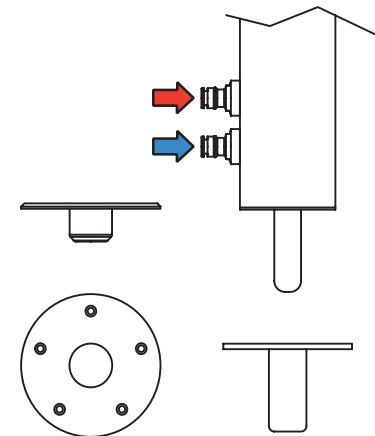

Telefono Y

shower
line
STEEL

version BC: water inlets hidden in the base

version LC: lateral water inlets

The shower deck support is available with below-the-deck hidden connections or lateral quick connections

version BC: water inlets hidden in the base

version LC: lateral water inlets

INOX  STYLE®

model SB
shower with
single body

model DB
two pieces, stackable body
(for easy storage)

The shower body is available as
single piece or as two stackable
parts

Options

Faucet (Cold or Premixed)

Mixer (Hot/Cold)

Foot wash

Telephone

Beauty (225 mm)

Knox (230 mm)

Stylo (200x200 mm)

EvoS (200x200 mm)

Evo (200 mm)

Wind (150 mm)

Knox (200x200 mm)

Zoe (150x150 mm)

Dimensioni Reali – Real Sizes

www.inoxstyle.com

Inoxstyle srl
Piazza Romboni, 20
55041 Camaiore (LU) - Italia
+39 (0)584 1716108