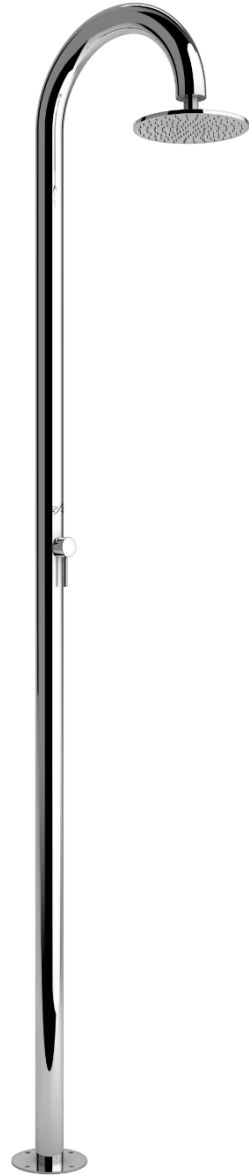

Tecno Cube Y

[click for more](#)

shower
line
STEEL

INOX  STYLE®

Interlude Y

[click for more](#)

shower
line
STEEL

INOX  STYLE®

Tecno Y

[click for more](#)

shower
line
STEEL

INOX  STYLE®

Riva Y

[click for more](#)

shower
line
STEEL

INOX  STYLE®

Sole 48 Y

[click for more](#)

shower
line
STEEL

INOX  STYLE®

Sole 60 Y

[click for more](#)

shower
line
STEEL

INOX  STYLE®

Telefono Y

shower
line
STEEL

version BC: water inlets hidden in the base

version LC: lateral water inlets

The shower deck support is available with below-the-deck hidden connections or lateral quick connections