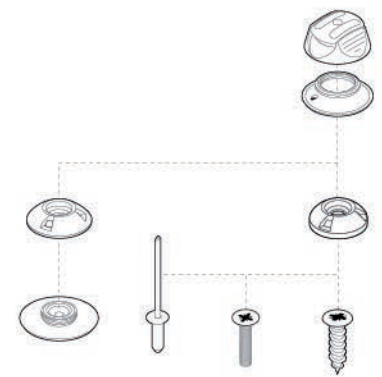

safe and secure

The only secure fastener without protruding pins

WWW.PERFIX.NL

safe and secure

safe, secure and elegant

PERFIX is the only secure connection without using any protruding parts. Born out of pure frustration over these protruding parts sticking out on deck of the boat. PERFIX is designed for fixing covers on boats, but nowadays found in all kinds of applications where safety or comfort is an issue.

SAFE

PERFIX does not involve protruding pins, sharp parts or other hazardous obstacles on deck. PERFIX has smooth, round fixing points which prevent injury, cloth damage or snagged ropes and cords.

SECURE

A textile fasteners that won't pop loose like that. Not even at 500N. A simple lift of the cap will release.

CORROSION FREE

Each individual part of PERFIX is made of the highest quality plastic and the spring is made of the best 316 stainless steel, so PERFIX doesn't contain fragile parts.

ELEGANT LOOKS

The PERFIX system consists of buttons and receivers. For the receiver-part there is a version for fixed surface (using screws etc.) and one for fabric. PERFIX-parts are sold separately and are available in different colours. In this way, several combinations make it able to match deck and cover colour. Special colours on request.