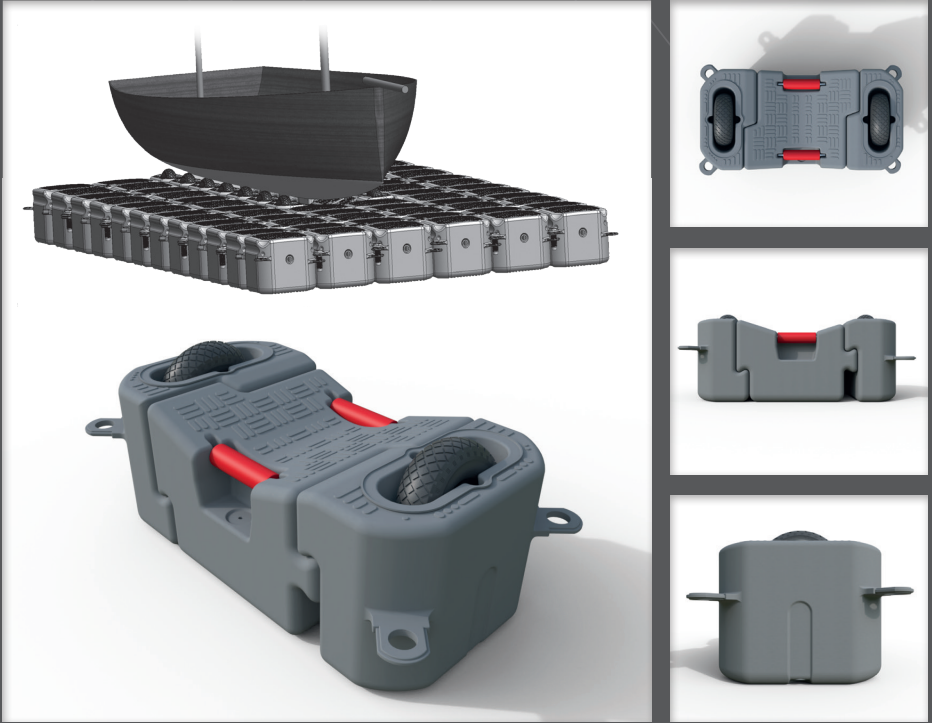

VERSADOCK zseries

Our patent pending system is the only adjustable roller system offering both keel rollers and height adjustable side rollers allowing for the widest range of hull forms to be accommodated securely. The unique central float design can be removed entirely to facilitate keel boats or ski boats. This removes the need for antifouling hulls and improves accessibility.