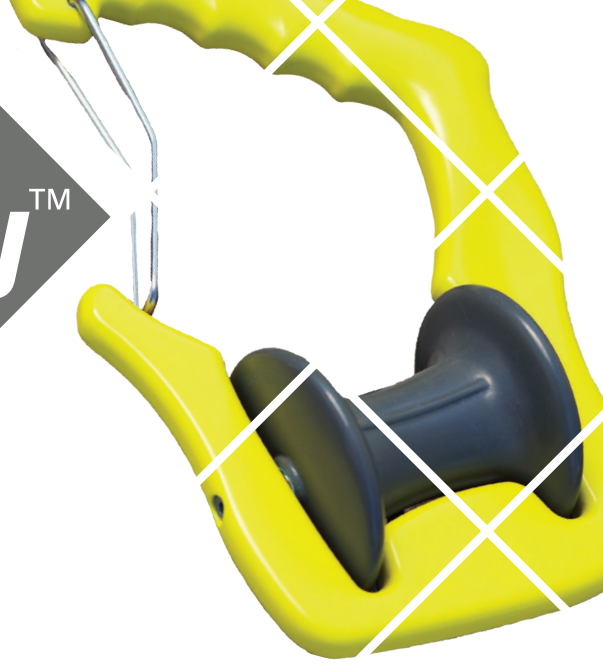

boatasyTM
GHOOK

Mooring Has Never Been Easier!

The innovative rotating G-shaped hook is your new crew member that does all the dirt work!

GHOOK provides an **easy and clean mooring line transfer**. No more dirty hands, no more cuts and no more mud on the deck!

GHOOK's wide rotating wheel **effectively and quickly moves even the most overgrown mooring lines** – all without touching the hands or the deck.

*boatasy*TM

GHOOK

Why boatasy GHOOK?

Allows **one-handed** use

Guarantees **clean** deck & hull

Enables **3x faster** mooring

Protects hands from injuries