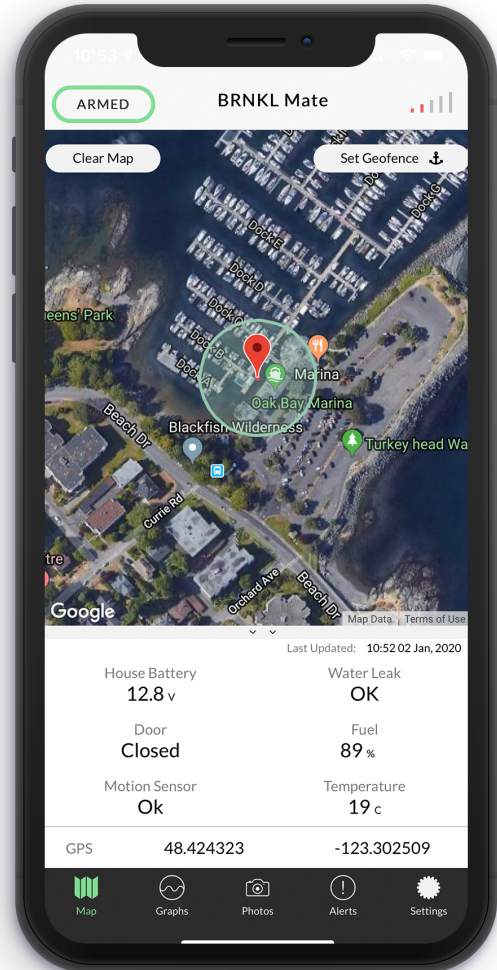

Connect to your boat's NMEA 2000 network to monitor your engines, tank levels, and more.

Better Together

Connect BRNKL Mate to a BRNKL to unlock more functionality. Connect to BRNKL's global cellular network, built-in sensors, wired connections, and an additional camera.

Try a demo

Go to brnkl.io to explore BRNKL using real data from a real boat.

Specifications

General

Physical Dimensions	168 mm x 119 mm x 60 mm
Status Indicator	LED indicator light
Weight	500g
Power Consumption	<10mA (average)
Antennas	GPS (internal) 2.4GHz (internal)
Mounting	Flange mounting
Temperature	-20°C to +75°C
Battery	None
Water Rating	NEMA 4X / IP68

Mobile Network Connection

Connection	via user's mobile device
------------	--------------------------

Connections

Power	1 wired (9-32V DC)
Camera Ports	2 wired
Satellite Port	1 wired
NMEA 2000 Port	1 wired
Wireless	15 maximum

Sensors

GPS Receiver	GPS, Galileo, Glonass, Beidou
--------------	-------------------------------

Interface

Mobile Devices	iOS app and Android app
Connection	Bluetooth

Your Local Dealer

Barnacle Systems Inc
1327 Beach Drive
Victoria, BC, V8S 2N4
Canada