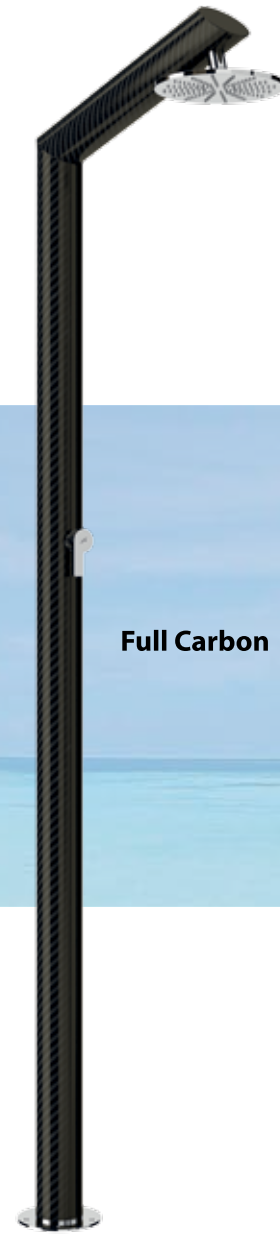

A close-up photograph of a modern shower faucet handle. The handle is made of a dark, woven carbon fiber material, which is highly reflective and shows a complex, grid-like texture. The handle is curved and has a sleek, organic shape. A small, stylized logo is visible on the top surface of the handle. The background is a plain, light color, making the dark, textured handle stand out.

MATERIAL & IDEAS

DREAM CARBON: THE NEW LINE

New ideas and shapes emerge from our research of the materials and workmanship. Dream Carbon is a new example: the synthesis of classic elegance and innovative materials. The elegance of sinuous, organic lines, the structure of the carbon fibre and the splendour of the marine-grade stainless steel all come together in an agile yet powerful shower. A subtle balance between design and construction, harmony and efficiency, technology and nature.

OUR SELECTION

Interlude

Sole 48

Tecno Cube

Carbon & Steel

Full Carbon

Dream Carbon

FINISHES FINITURE