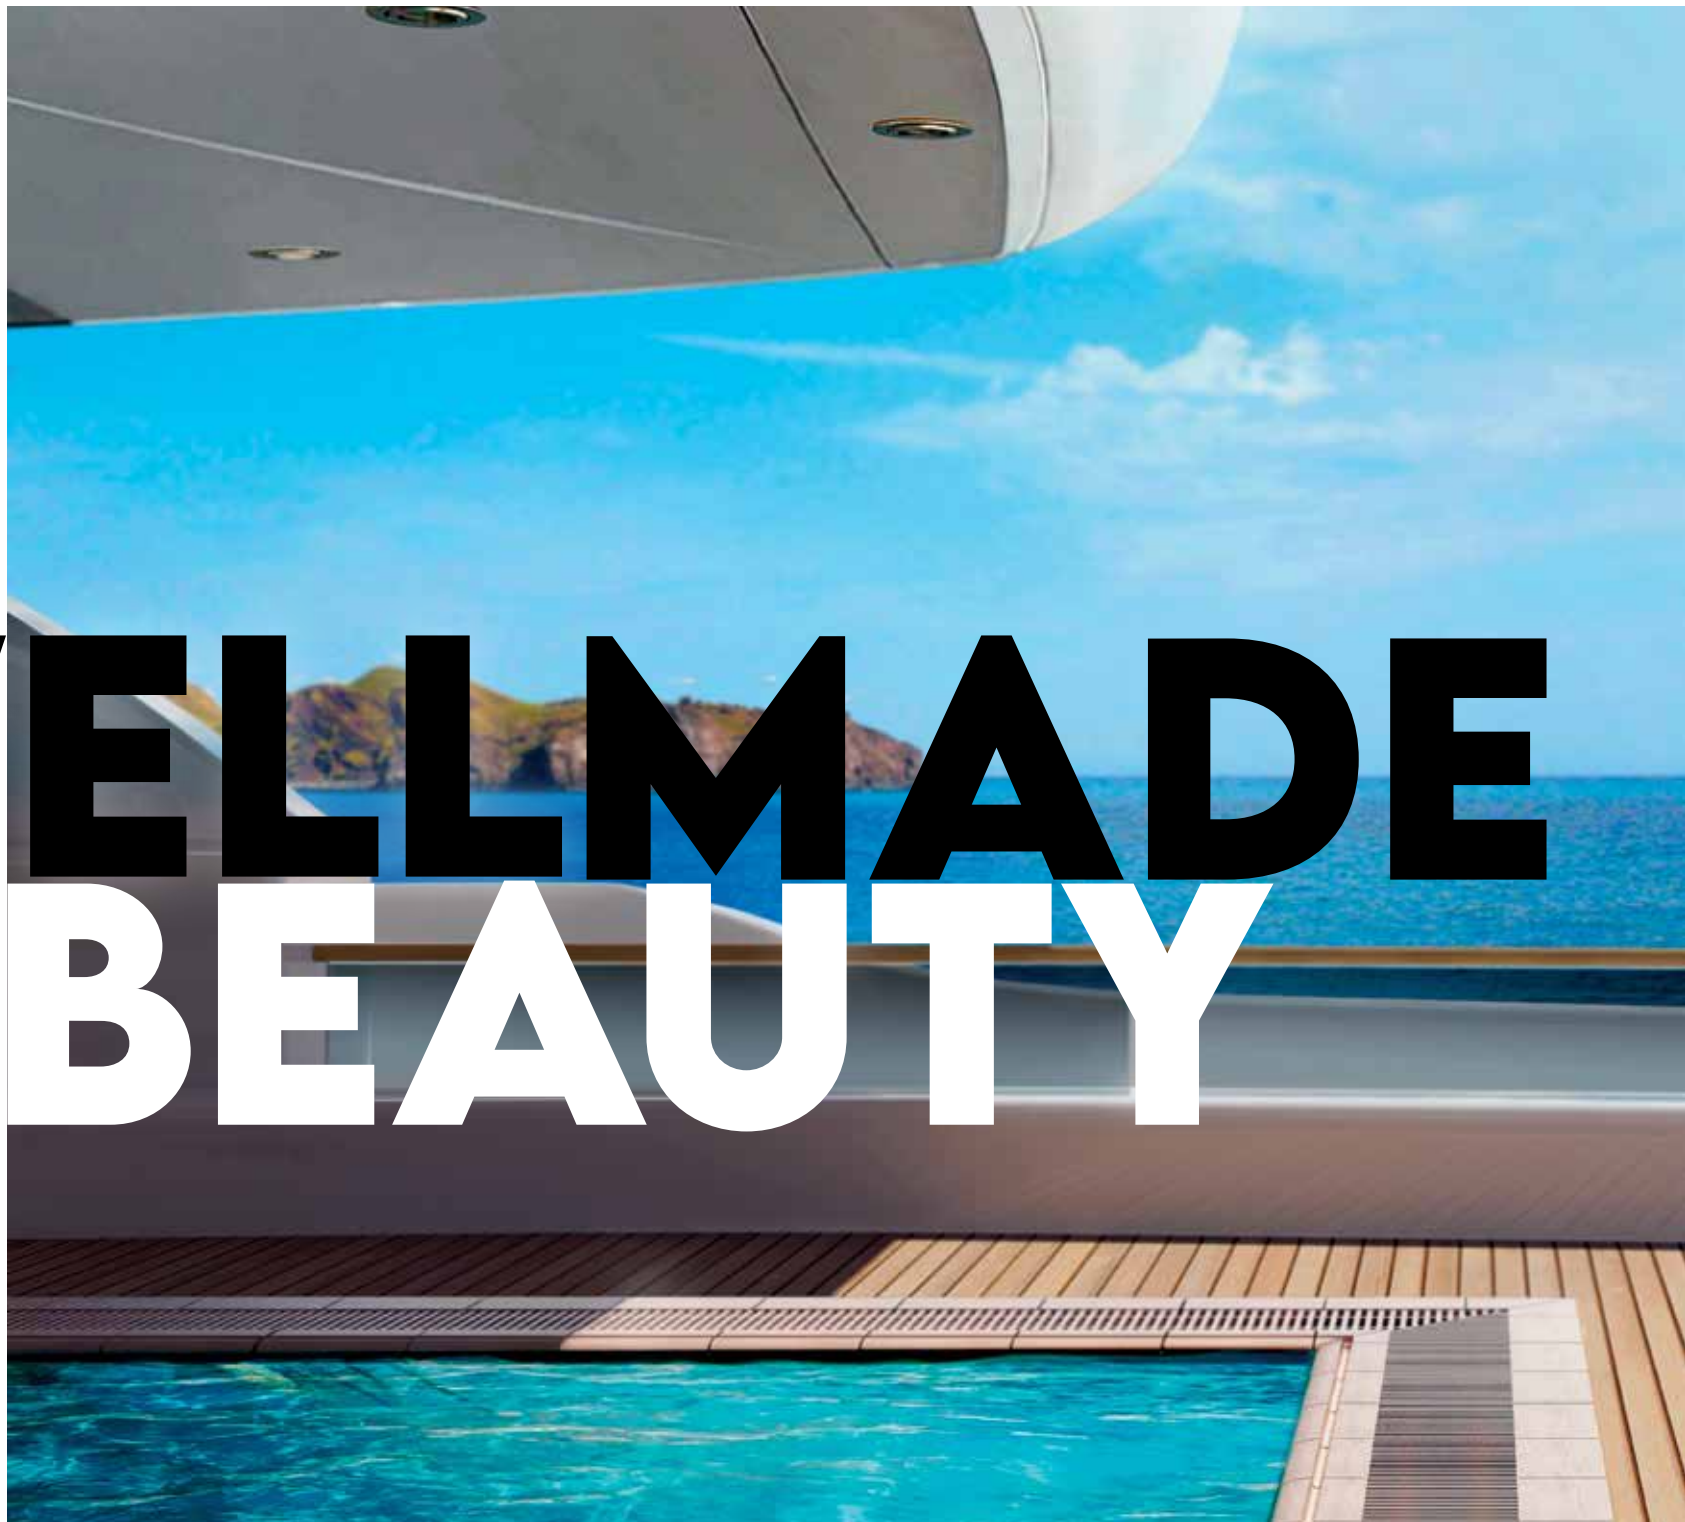

WELLMADE BEAUTY