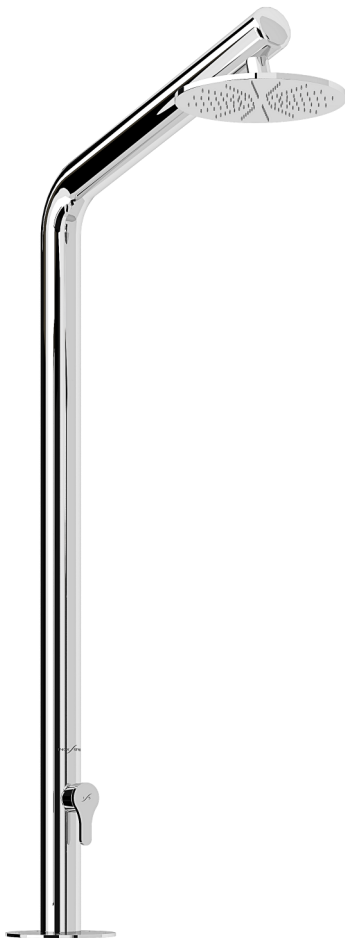

# Cap Rail

SHOWER  
LINE  
2021

# Cap Rail

SHOWER LINE

Custom size shower-arm made of stainless steel AISI 316L or Carbon fiber with deck support and cover.

Mixer faucet (hot/cold), faucet (cold or pre-mixed)

# Cap Rail

Cap Rail  
SHOWER LINE

Dream Yacht YC

Yacht YC

Riva YC

Sole 48 YC

Sole 60 YC

Eidothea YC

# Cap Rail

Cap Rail  
SHOWER LINE

Carbon&Steel YC

Full Carbon YC

Faucets

Faucet  
Cold or premixed water

Faucet Mixer  
Hot/Cold Water

INOX  STYLE®