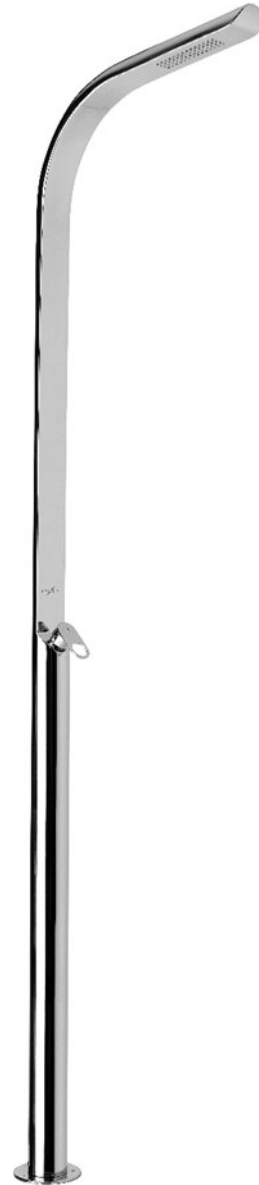

Dream Yacht Y

Steel
SHOWER LINE