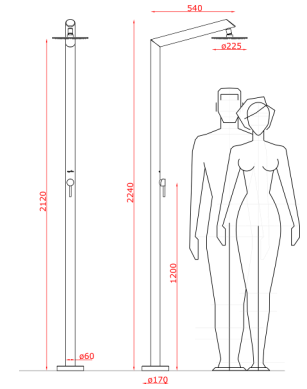

Tecno Y

Steel
SHOWER LINE

[click to see Tecno Y on](#)
www.inoxstyle.com