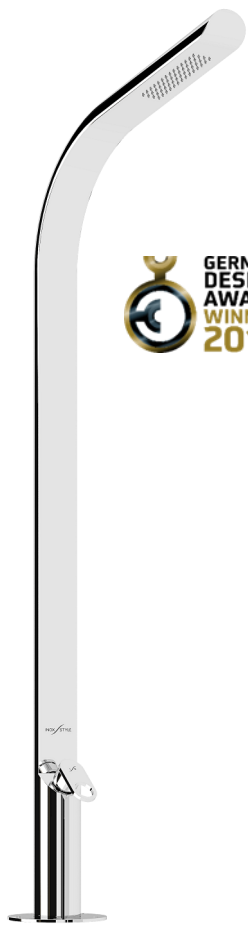

LC - Lateral water inlets

Base Coupling

*The shower pole has either quick coupling or coupling with screw knobs*

Quick coupling (standard)

Coupling with screw knobs

Finish

Velvet Steel finish

Mirror-like Steel finish

# Cap Rail

SHOWER  
LINE  
2021

# Cap Rail

SHOWER LINE

Custom size shower-arm made of stainless steel AISI 316L or Carbon fiber with deck support and cover.

Mixer faucet (hot/cold), faucet (cold or pre-mixed)

# Cap Rail

Cap Rail  
SHOWER LINE

Dream Yacht YC

Yacht YC

Riva YC

Sole 48 YC

Sole 60 YC

Eidothea YC