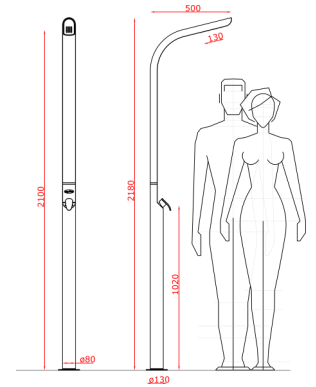

Dream Carbon Y

Carbon
SHOWER LINE

[click to see](#)

[Dream Carbon_Y on](#)

www.inoxstyle.com