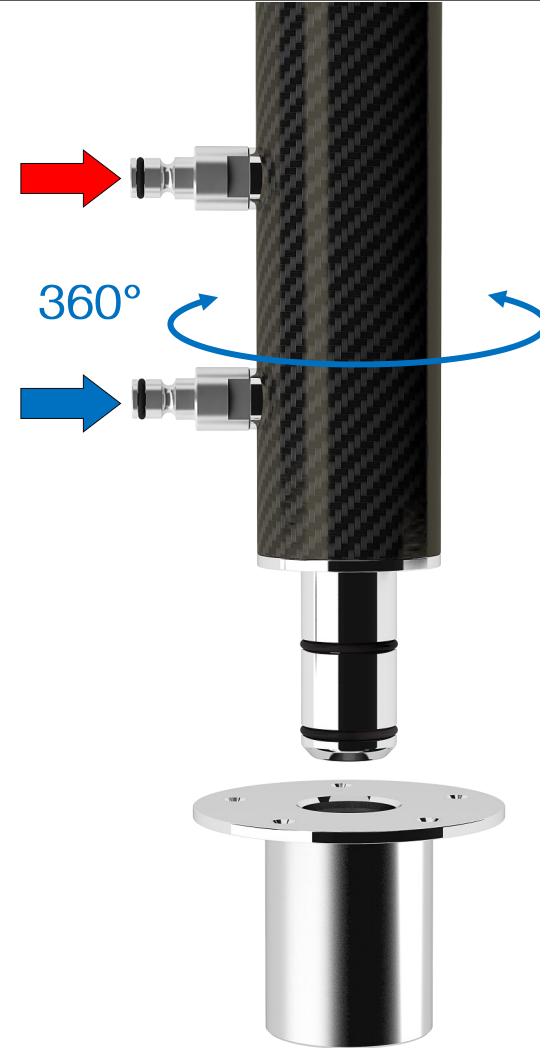

# T-Carbon Y

Carbon  
SHOWER LINE

Water Connections

The shower deck support is available with below-the-deck hidden connections (BC) or lateral quick connections (LC)

BC - Water inlets hidden in the deck support

## Base Coupling

*The shower pole has either quick coupling or coupling with screw knobs*

Quick coupling (standard)

Coupling with screw knobs

Base Cover

Tight Cover (standard)

Cover with screw knob

INOX  STYLE<sup>®</sup>