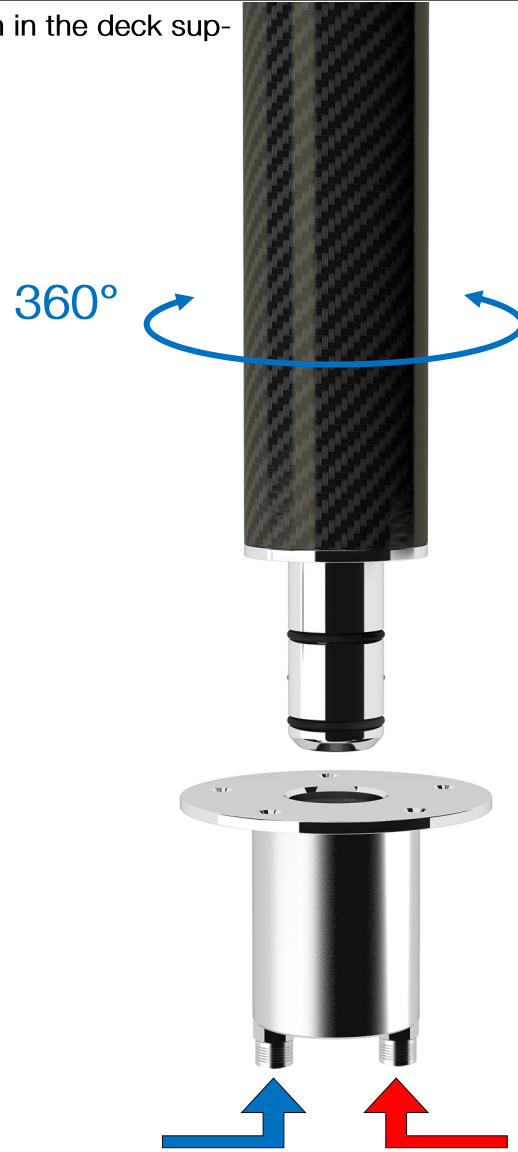

# T-Carbon Y

Carbon  
SHOWER LINE

Water Connections

The shower deck support is available with below-the-deck hidden connections (BC) or lateral quick connections (LC)

BC - Water inlets hidden in the deck support