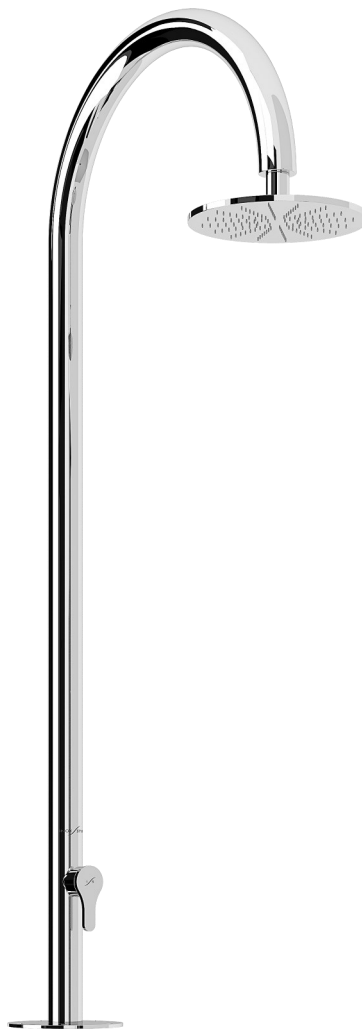

# Cap Rail

SHOWER  
LINE  
2021

# Cap Rail

SHOWER LINE

Custom size shower-arm made of stainless steel AISI 316L or Carbon fiber with deck support and cover.

Mixer faucet (hot/cold), faucet (cold or pre-mixed)

# Cap Rail

Cap Rail  
SHOWER LINE

Dream Yacht YC

Yacht YC

Riva YC

Sole 48 YC

Sole 60 YC

Eidothea YC

# Cap Rail

Cap Rail  
SHOWER LINE

Carbon&Steel YC

Full Carbon YC

Faucets

Faucet  
Cold or premixed water

Faucet Mixer  
Hot/Cold Water

INOX  STYLE®