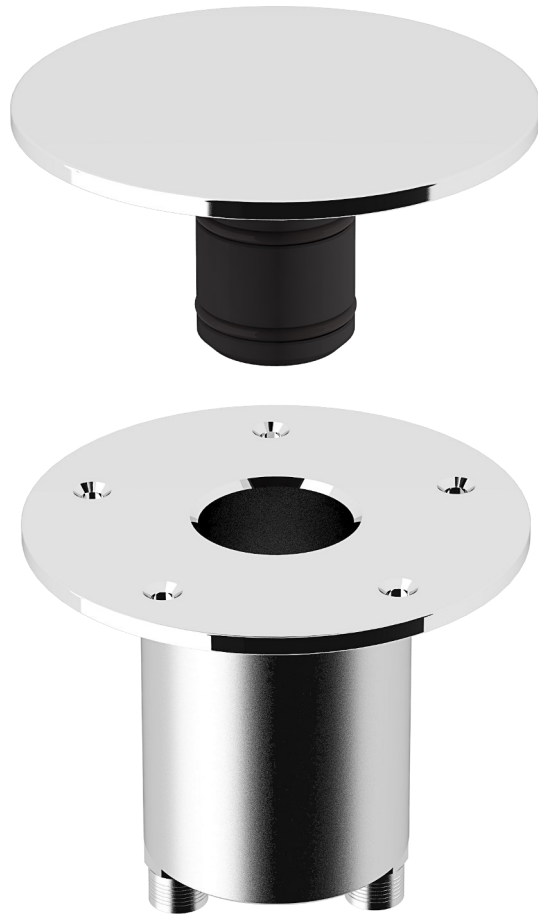

# Telefono Cube Y

Steel  
SHOWER LINE

Water Connections

The shower deck support is available with below-the-deck hidden connections (BC) or lateral quick connections (LC)

BC - Water inlets hidden in the deck support

LC - Lateral water inlets

Base Coupling

*The shower pole has either quick coupling or coupling with screw knobs*

Quick coupling (standard)

Coupling with screw knobs

Finish

Velvet Steel finish

Mirror-like Steel finish

Base Cover

Tight Cover (standard)

Cover with screw knob