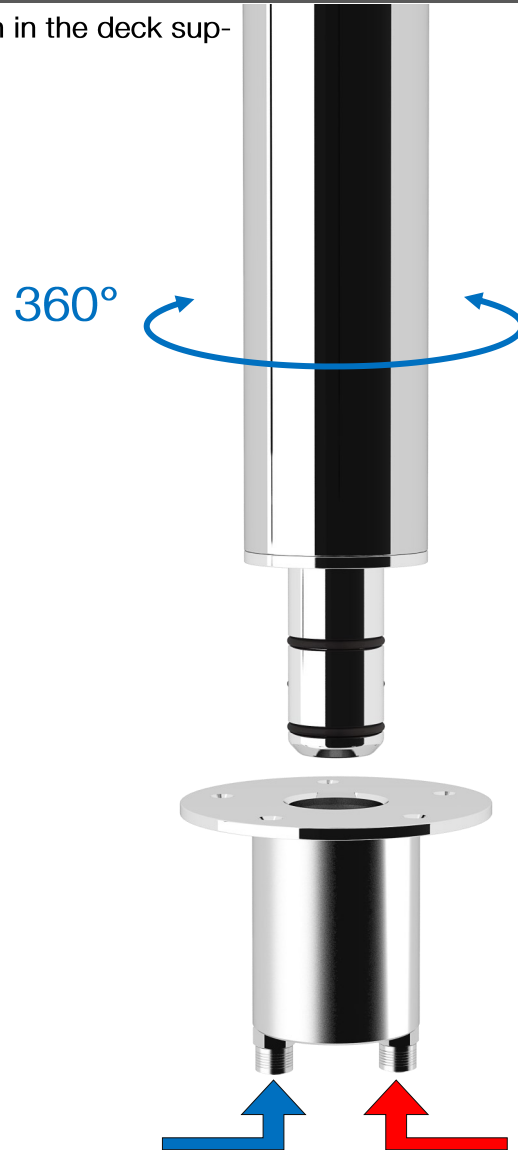

# Telefono Cube Y

Steel  
SHOWER LINE

Water Connections

The shower deck support is available with below-the-deck hidden connections (BC) or lateral quick connections (LC)

BC - Water inlets hidden in the deck support

LC - Lateral water inlets

Base Coupling

*The shower pole has either quick coupling or coupling with screw knobs*

Quick coupling (standard)

Coupling with screw knobs

Finish

Velvet Steel finish

Mirror-like Steel finish