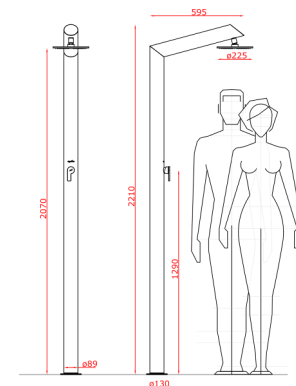

Full Carbon Y Carbon SHOWER LINE

[click to see](#)
[Full Carbon Y on](#)
www.inoxstyle.com