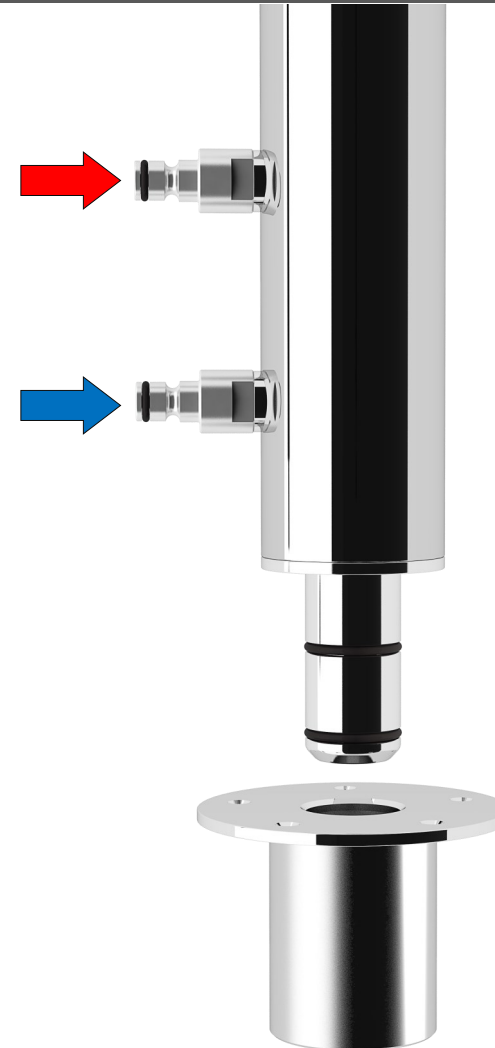

# Telefono Y

Steel  
SHOWER LINE

INOX  STYLE<sup>®</sup>

# Telefono Cube Y

Steel  
SHOWER LINE

Water Connections

The shower deck support is available with below-the-deck hidden connections (BC) or lateral quick connections (LC)

BC - Water inlets hidden in the deck support

LC - Lateral water inlets

Base Coupling

*The shower pole has either quick coupling or coupling with screw knobs*

Quick coupling (standard)

Coupling with screw knobs

Finish

Velvet Steel finish

Mirror-like Steel finish