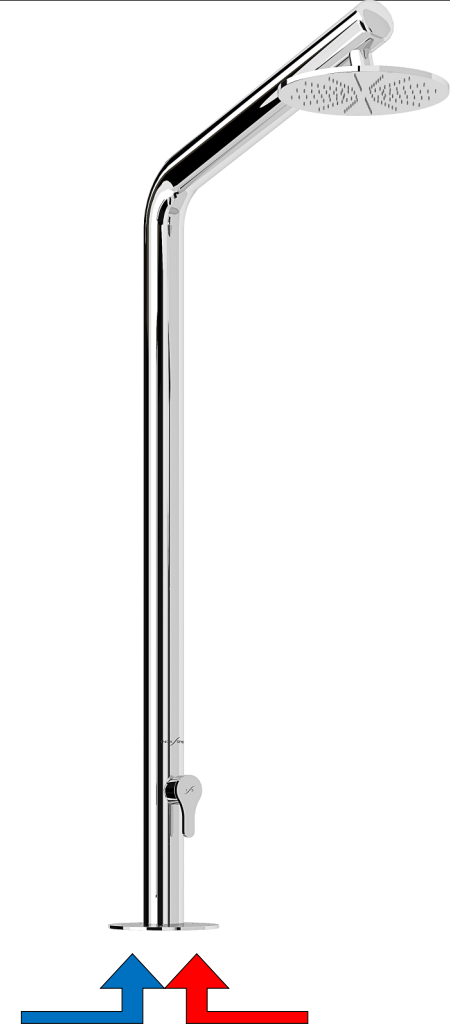

# Cap Rail

Cap Rail  
SHOWER LINE

Dream Yacht YC

Yacht YC

Riva YC

Sole 48 YC

Sole 60 YC

Eidothea YC

# Cap Rail

Cap Rail  
SHOWER LINE

Carbon&Steel YC

Full Carbon YC

Faucets

Faucet  
Cold or premixed water

Faucet Mixer  
Hot/Cold Water

INOX  STYLE®

# Arms & Water Controls

SHOWER  
LINE  
2021

INOX  STYLE<sup>®</sup>

# Viareggio

Arms & Water  
Controls  
SHOWER LINE

NEW PRODUCTS

Luxury  
Home  
2020

INOX / STYLE®