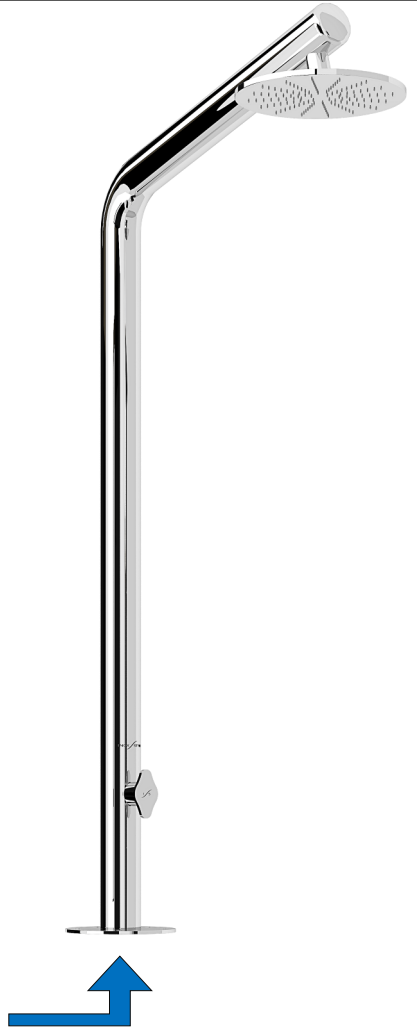

# Cap Rail

SHOWER LINE

Custom size shower-arm made of stainless steel AISI 316L or Carbon fiber with deck support and cover.

Mixer faucet (hot/cold), faucet (cold or pre-mixed)

# Cap Rail

Cap Rail  
SHOWER LINE

Dream Yacht YC

Yacht YC

Riva YC

Sole 48 YC

Sole 60 YC

Eidothea YC

# Cap Rail

Cap Rail  
SHOWER LINE

Carbon&Steel YC

Full Carbon YC

Faucets

Faucet  
Cold or premixed water

Faucet Mixer  
Hot/Cold Water

INOX  STYLE®

# Arms & Water Controls

SHOWER  
LINE  
2021

INOX  STYLE<sup>®</sup>