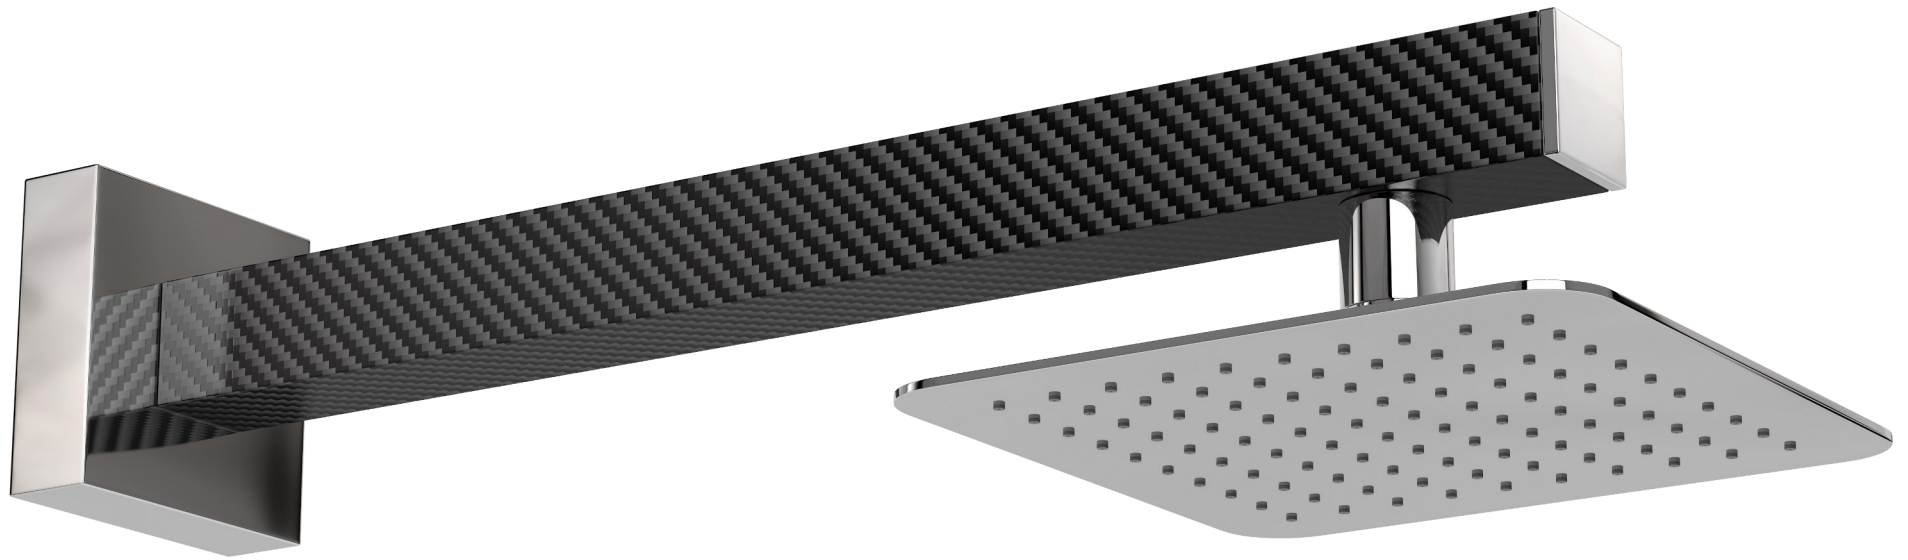

INOX STYLE®

Sanremo

Arms & Water
Controls
SHOWER LINE