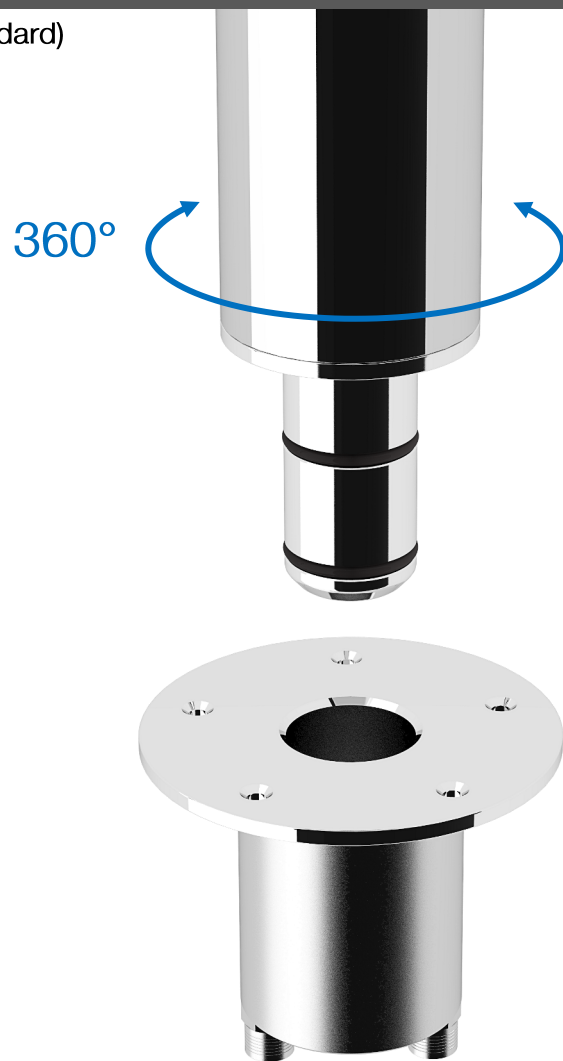

# Telefono Cube Y

Steel  
SHOWER LINE

Water Connections

The shower deck support is available with below-the-deck hidden connections (BC) or lateral quick connections (LC)

BC - Water inlets hidden in the deck support

LC - Lateral water inlets

Base Coupling

*The shower pole has either quick coupling or coupling with screw knobs*

Quick coupling (standard)

Coupling with screw knobs

Finish

Velvet Steel finish

Mirror-like Steel finish