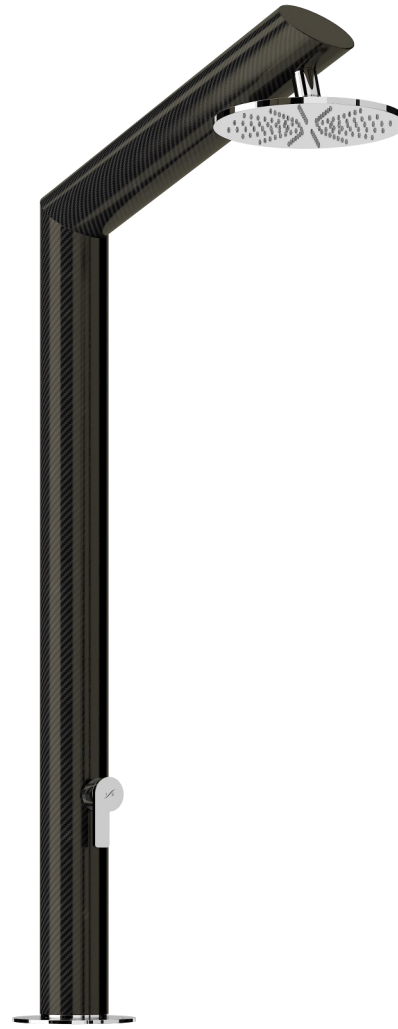

# Cap Rail

SHOWER LINE

Custom size shower-arm made of stainless steel AISI 316L or Carbon fiber with deck support and cover.

Mixer faucet (hot/cold), faucet (cold or pre-mixed)

# Cap Rail

Cap Rail  
SHOWER LINE

Dream Yacht YC

Yacht YC

Riva YC

Sole 48 YC

Sole 60 YC

Eidothea YC

Tecno Cube YC

Tecno YC

Aria Cylinder YC

# Cap Rail

Cap Rail  
SHOWER LINE

Carbon&Steel YC

Full Carbon YC

Faucets

Faucet  
Cold or premixed water

Faucet Mixer  
Hot/Cold Water

INOX  STYLE®