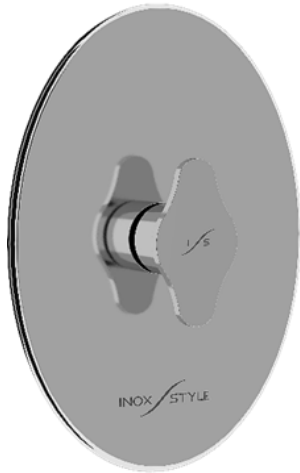

Faucet:
Cold or Premixed water

Faucet:
Cold or Premixed water