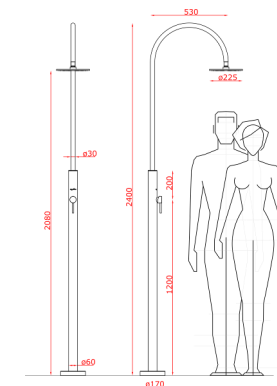

# Aria Cylinder Y

Steel  
SHOWER LINE

[click to see Aria Cylinder Y](#)  
[on www.inoxstyle.com](http://www.inoxstyle.com)