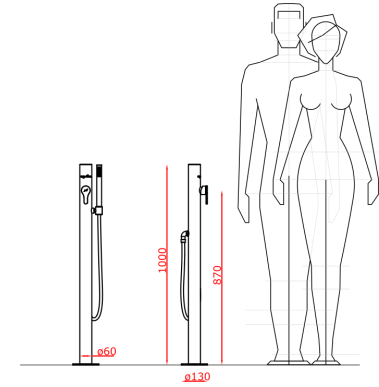

INOX STYLE®

Telefono Y

Steel
SHOWER LINE