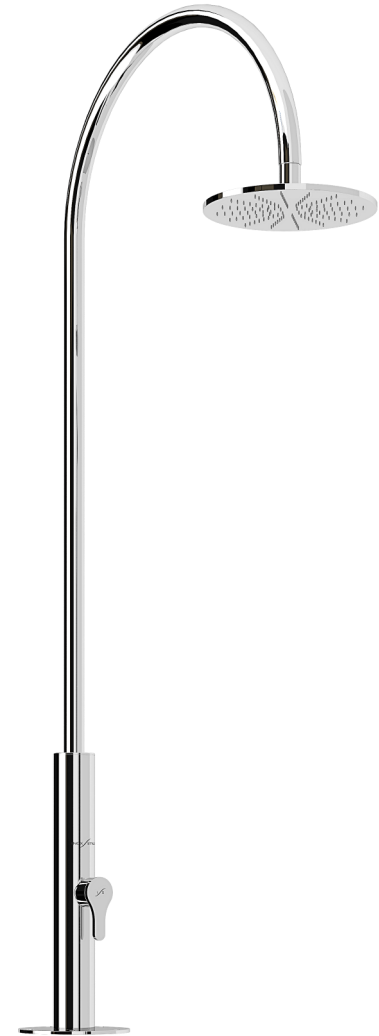

Aria Cylinder YC