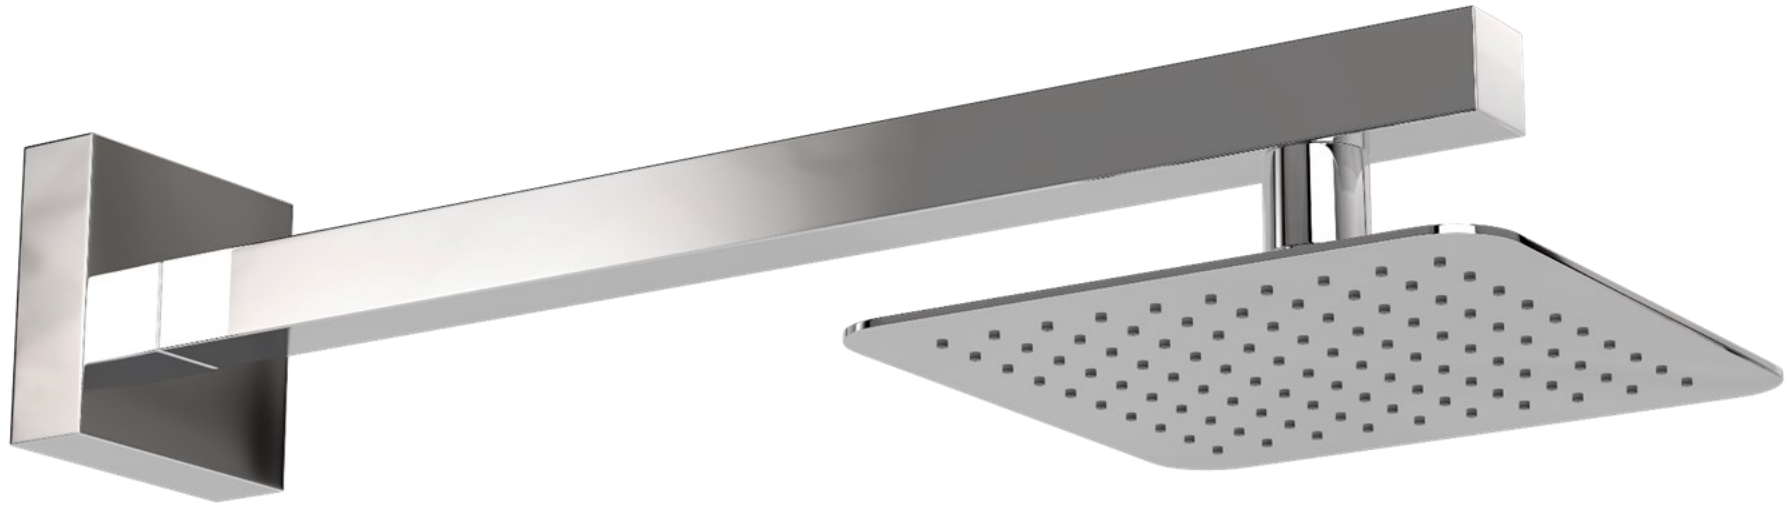

# Amalfi

Arms & Water  
Controls  
SHOWER LINE

**316L**  
MARINE  
GRADE  
STAINLESS  
STEEL

  
HAND  
POLISHED

**10**  
INOXSTYLE  
WARRANTY

  
MADE IN  
ITALY

Faucet:  
Cold or Premixed water

Faucet Mixer:  
Hot/Cold water