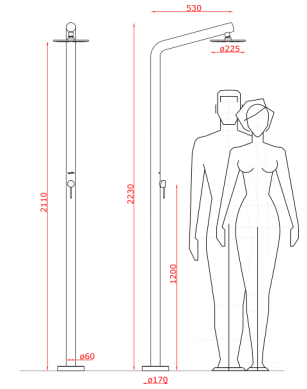

Riva Y

Steel
SHOWER LINE

[click to see Riva Y on](#)
www.inoxstyle.com