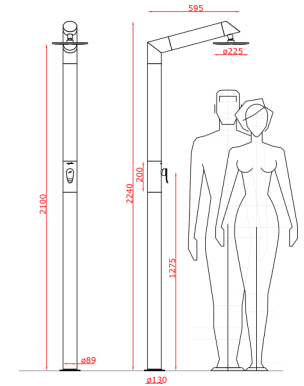

Carbon&Steel Y

Carbon
SHOWER LINE

[click to see](#)
[Carbon&Steel Y on](#)
www.inoxstyle.com