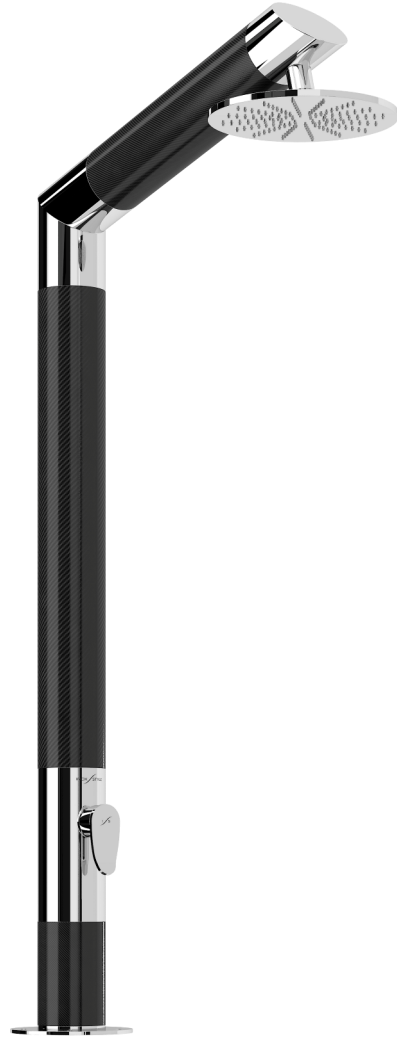

# Cap Rail

Cap Rail  
SHOWER LINE

Dream Yacht YC

Yacht YC

Riva YC

Sole 48 YC

Sole 60 YC

Eidothea YC

Tecno Cube YC

Tecno YC

Aria Cylinder YC

# Cap Rail

Cap Rail  
SHOWER LINE

Carbon&Steel YC

Full Carbon YC

Faucets

Faucet  
Cold or premixed water

Faucet Mixer  
Hot/Cold Water

INOX  STYLE®

# Arms & Water Controls

SHOWER  
LINE  
2021

INOX  STYLE<sup>®</sup>