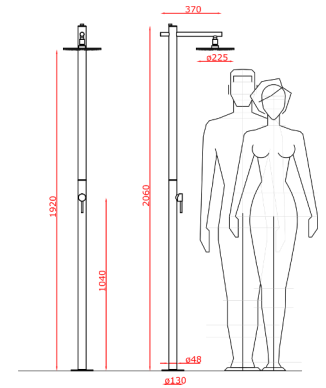

C1-Carbon 1

Carbon
SHOWER LINE

[click to see](#)

[C1-Carbon1 on](#)

www.inoxstyle.com