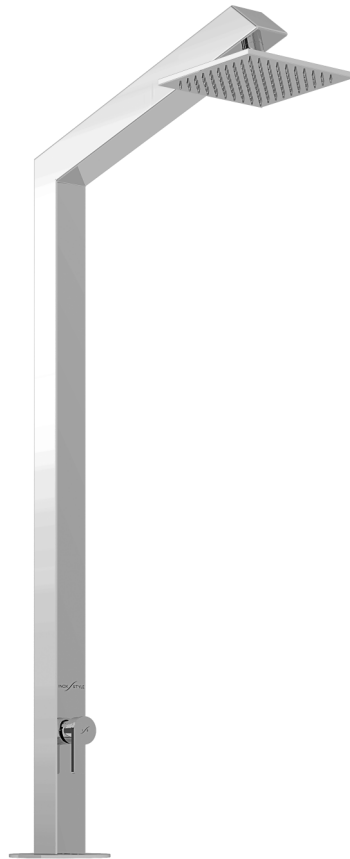

# Eidothea Y

Steel  
SHOWER LINE

[click to see Eidothea Y on  
www.inoxstyle.com](#)

# Cap Rail

SHOWER  
LINE  
2021

# Cap Rail

SHOWER LINE

Custom size shower-arm made of stainless steel AISI 316L or Carbon fiber with deck support and cover.

Mixer faucet (hot/cold), faucet (cold or pre-mixed)

# Cap Rail

Cap Rail  
SHOWER LINE

Dream Yacht YC

Yacht YC

Riva YC

Sole 48 YC

Sole 60 YC

Eidothea YC