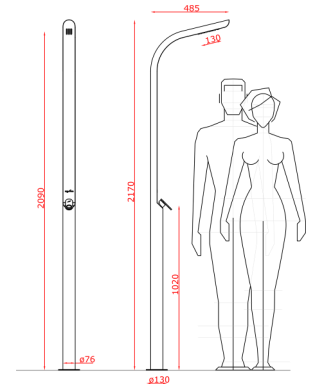

Dream Yacht Y

Steel
SHOWER LINE