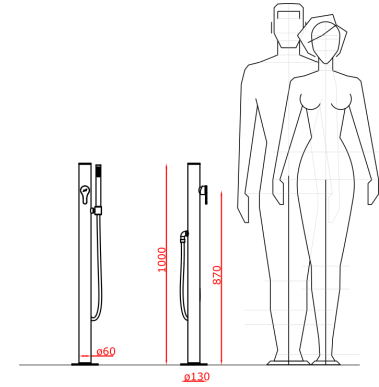

# T-Carbon Y

Carbon  
SHOWER LINE

Water Connections

The shower deck support is available with below-the-deck hidden connections (BC) or lateral quick connections (LC)

BC - Water inlets hidden in the deck support