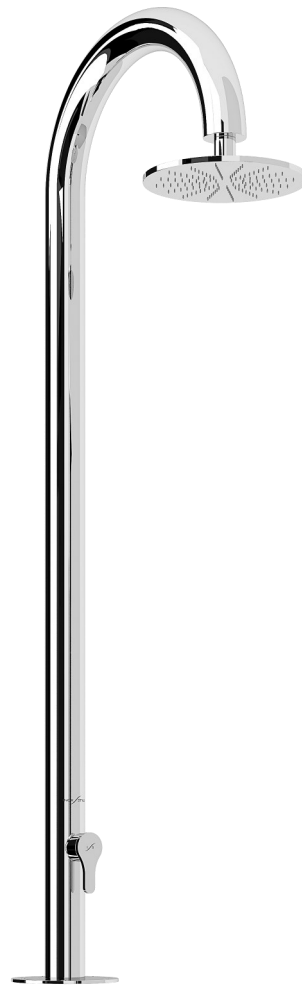

# Cap Rail

SHOWER  
LINE  
2021

# Cap Rail

SHOWER LINE

Custom size shower-arm made of stainless steel AISI 316L or Carbon fiber with deck support and cover.

Mixer faucet (hot/cold), faucet (cold or pre-mixed)

# Cap Rail

Cap Rail  
SHOWER LINE

Dream Yacht YC

Yacht YC

Riva YC

Sole 48 YC

Sole 60 YC

Eidothea YC

# Cap Rail

Cap Rail  
SHOWER LINE

Carbon&Steel YC

Full Carbon YC

Faucets

Faucet  
Cold or premixed water

Faucet Mixer  
Hot/Cold Water

INOX  STYLE®