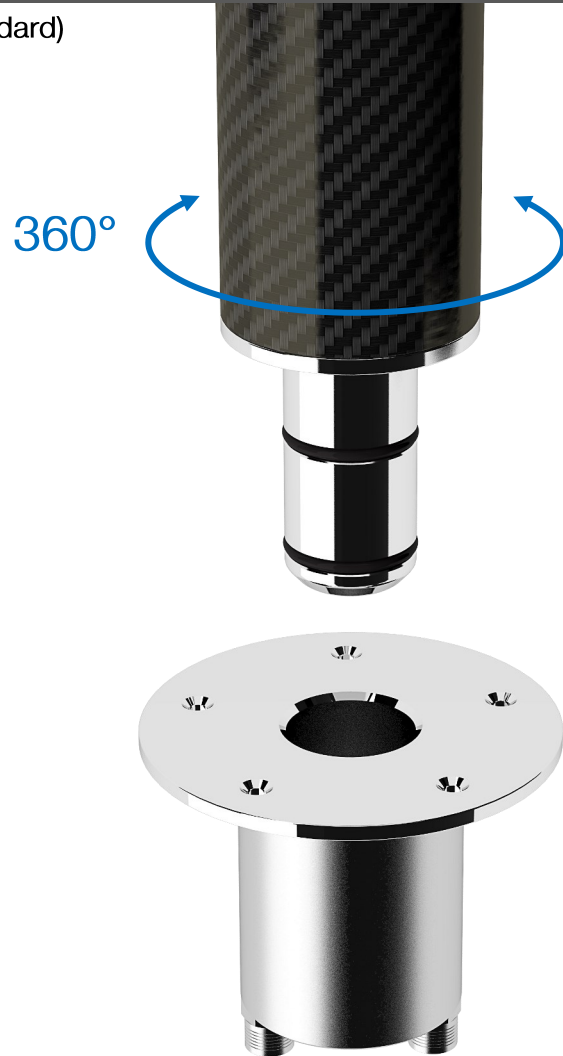

Base Coupling

The shower pole has either quick coupling or coupling with screw knobs

Quick coupling (standard)

Coupling with screw knobs