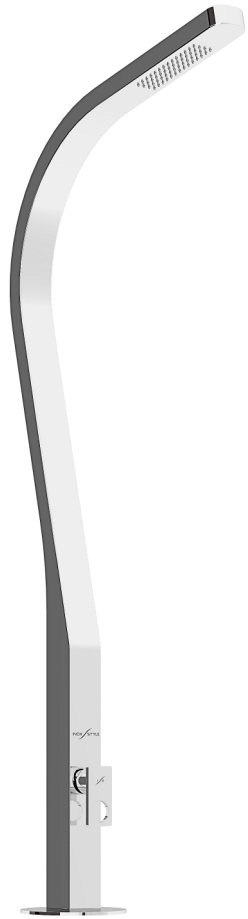

LC - Lateral water inlets

Base Coupling

*The shower pole has either quick coupling or coupling with screw knobs*

Quick coupling (standard)

Coupling with screw knobs

Finish

Velvet Steel finish

Mirror-like Steel finish

# Cap Rail

SHOWER  
LINE  
2021

# Cap Rail

SHOWER LINE

Custom size shower-arm made of stainless steel AISI 316L or Carbon fiber with deck support and cover.

Mixer faucet (hot/cold), faucet (cold or pre-mixed)

# Cap Rail

Cap Rail  
SHOWER LINE

Dream Yacht YC

Yacht YC

Riva YC

Sole 48 YC

Sole 60 YC

Eidothea YC