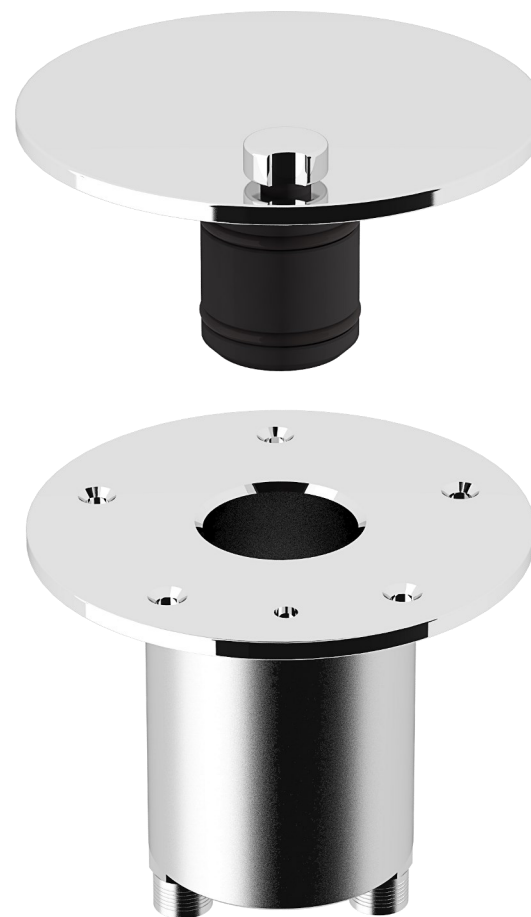

## Base Coupling

*The shower pole has either quick coupling or coupling with screw knobs*

Quick coupling (standard)

Coupling with screw knobs

Base Cover

Tight Cover (standard)

Cover with screw knob

INOX  STYLE<sup>®</sup>

# Cap Rail

SHOWER  
LINE  
2021

# Cap Rail

SHOWER LINE

Custom size shower-arm made of stainless steel AISI 316L or Carbon fiber with deck support and cover.

Mixer faucet (hot/cold), faucet (cold or pre-mixed)