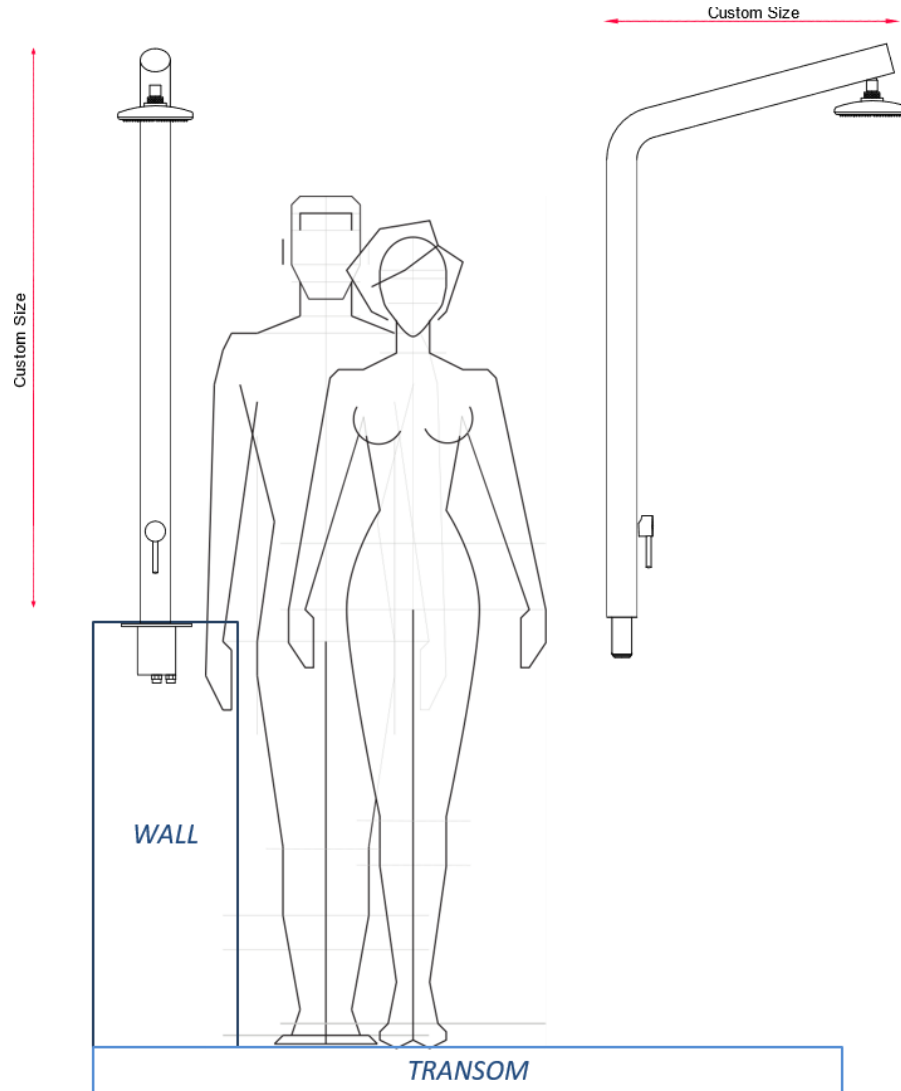

Cap Rail

SHOWER LINE

Custom size shower-arm made of stainless steel AISI 316L or Carbon fiber with deck support and cover.

Mixer faucet (hot/cold), faucet (cold or pre-mixed)