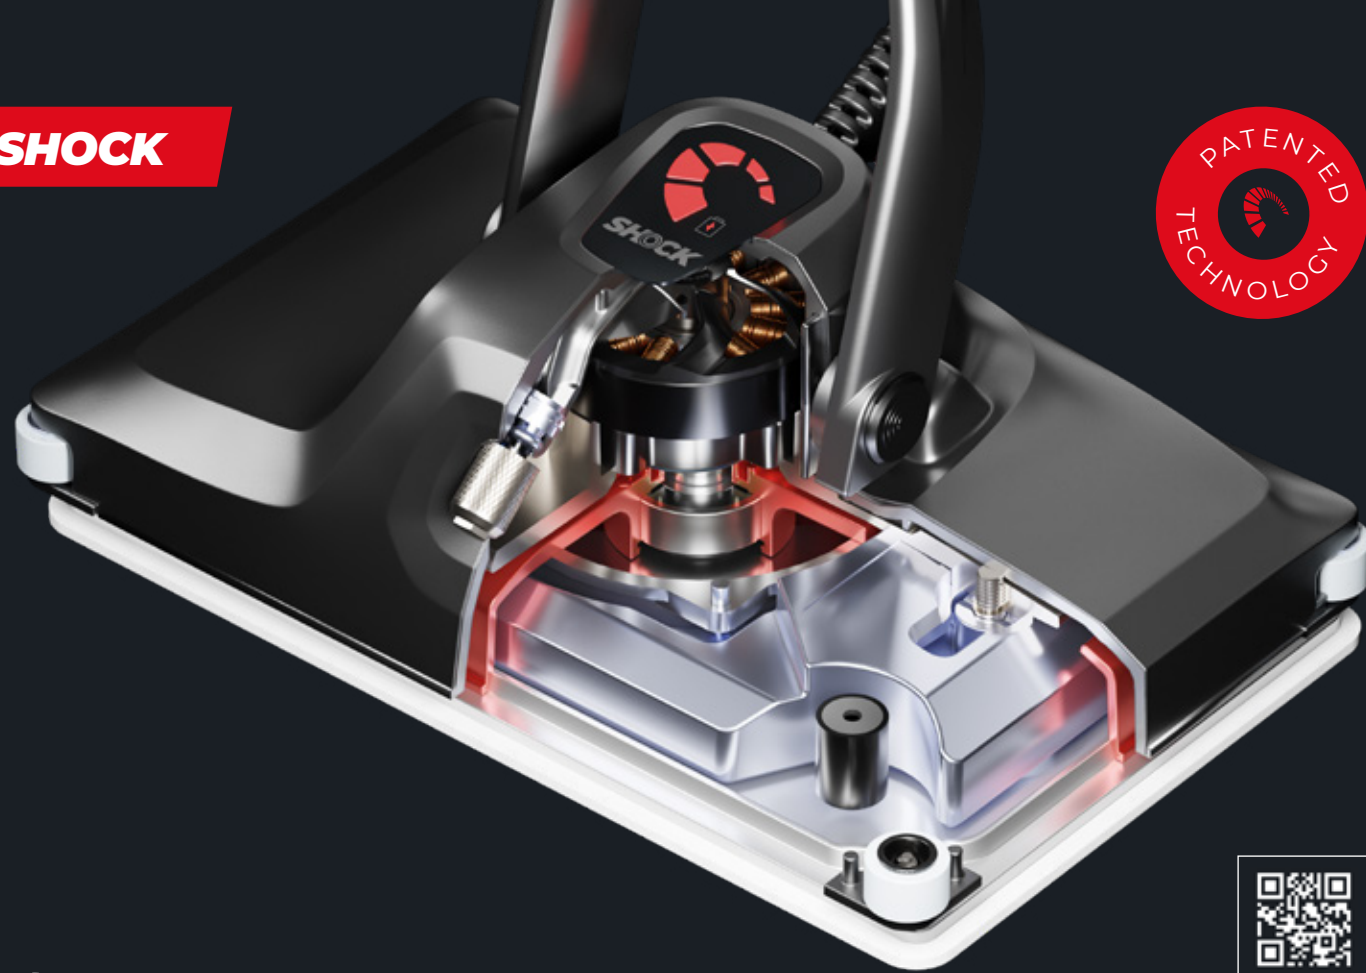

Easy to transport

Professionals arrive ready. Our M-Case empowers you to travel with confidence, whilst storing and protecting your MotorScrubber cleaning equipment.

Grab. Clean. Dock.

The Wall Dock is the perfect solution for limited storage space. Designed to be easily mounted to the wall and protect products from damage, our wall dock keeps your equipment neat and tidy.

Only **470g** in your hand during use.

(The same weight as a cup of coffee).

Because their **safety** and **comfort** matter.

SHOCK

Ground Breaking Cleaning Performance

Faster. Lower. Cleaner.

SHOCK is the lowest profile oscillating floor cleaning machine in the world. Developed over three years, it has been meticulously designed to deliver a deep clean along floors, edges, baseboards, stairs, risers, below obstacles and more.