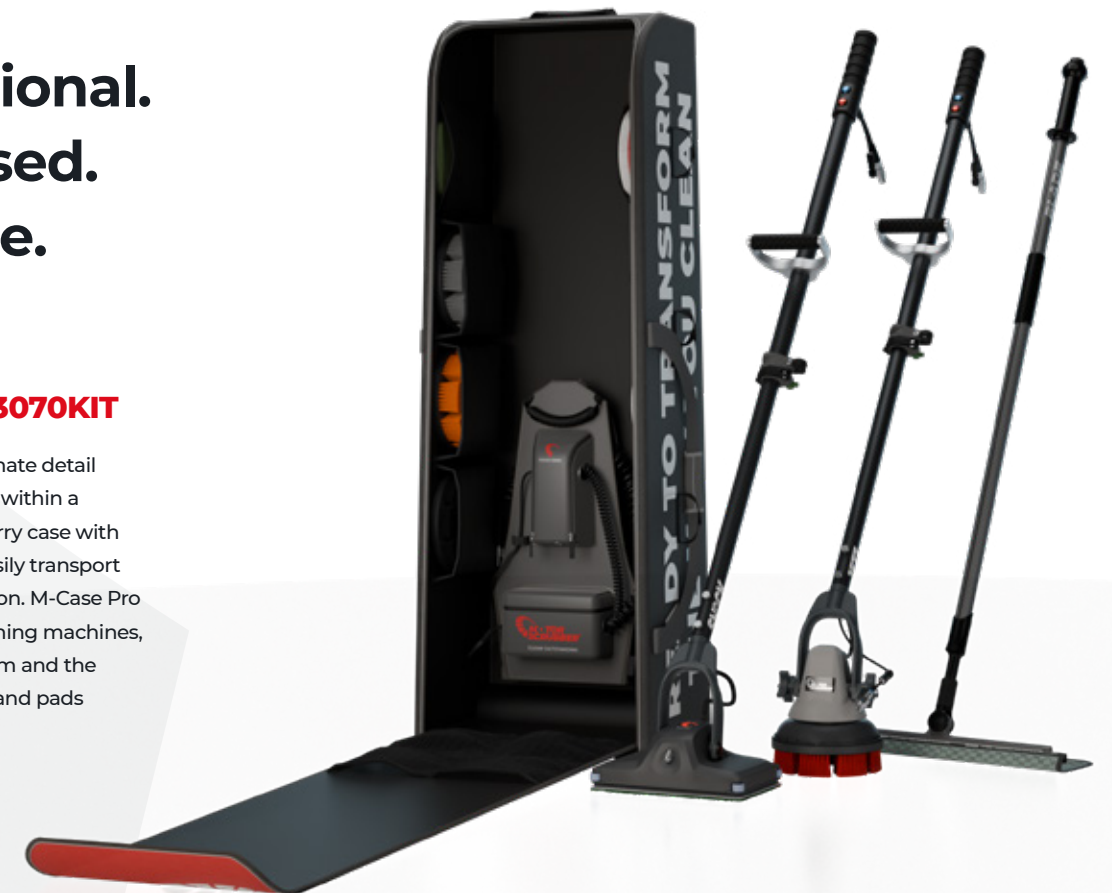

**Professional.
Organised.
Portable.**

**M-CASE PRO
MS3070 / MS3070KIT**

Create your own ultimate detail cleaning kit all stored within a specially designed carry case with wheels so you can easily transport to any cleaning location. M-Case Pro will store 2 Deep cleaning machines, Blade mopping system and the full range of brushes and pads for both machines.