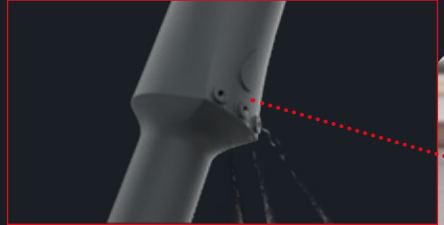

BLADE

More Surface Pressure

The precision edge exerts up to 80x more surface pressure onto the ultra-microfibre mop to remove more dirt and grime with every clean.

Quick-Change

Switch one ultra-microfibre for another with a simple slide off, slide on.

Reset. Reverse.

Reset the rubber blade onto a new section of ultra-microfibre to maintain fresh, clean contact points. Once one side is fully used, flip over and continue using the reverse side for up to 4x more coverage.

No Need For Buckets

With its refillable handle and built in spray, BLADE sprays fresh, clean solution on-demand, activated by the push of a button.

Spray

Three-way jets create an even layer of solution to help release ingrained dirt.

Pressure. Precision. Performance.

Cut through more dirt for an unbeatable clean with BLADE's immense performance. The precise rubber squeegee blade cuts deep into tight edges and grout lines to transform your cleaning results. With up to 80x more pressure than regular mopping systems, BLADE removes substantially more dirt every time. Simply reposition the squeegee multiple times on the ultra-microfibre mop for a fresh contact point.

Forget your dirty string mop and filthy bucket and deliver fresh solution at the touch of a button. BLADE's refillable handle with water level indicator and three built-in jets delivers clean liquid on demand to ensure you are always removing dirt, never spreading it around.

Slide off the ultra-microfibre mop and use the super flexible squeegee after scrubbing with JET3 to direct dirty liquid straight into a floor drain, leaving no trace on your now sparkling floors. No floor drain? No problem. Simply attach the A-Fibre to absorb up to 500ml with each mop.

Clean better, clean faster.

BLADE KEY FEATURES