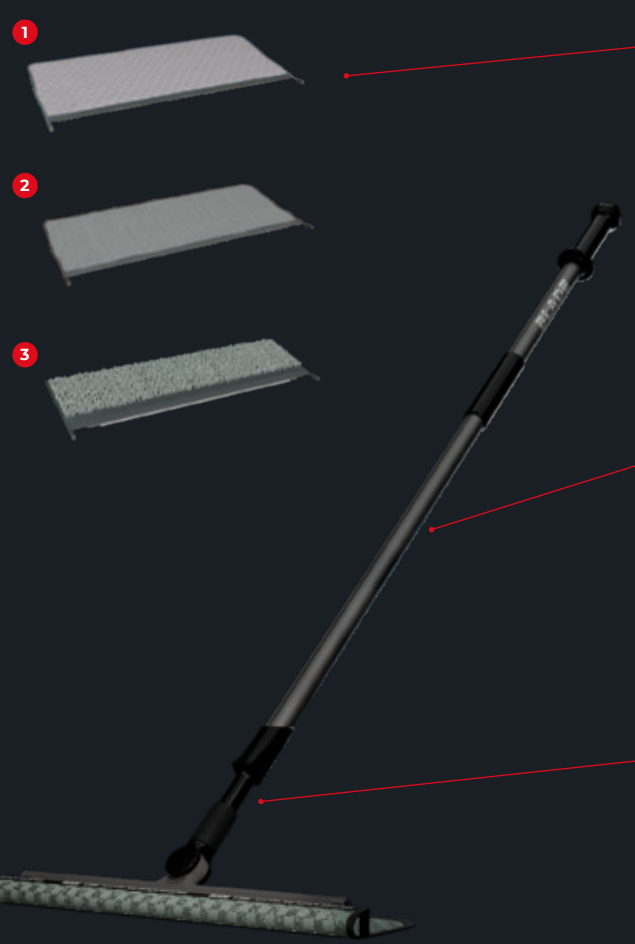

WHAT'S IN THE BOX

ULTRA-MICROFIBRES

Colour-coded tabs	
Machine washable up to 500 wash cycles	
1. S-Fibre (scrub)	Non-scratch scrub fibres recommended for the daily maintenance of rough or textured floors.
2. G-Fibre (glide)	For daily maintenance cleaning. Recommended for use on smooth floors.
3. A-Fibre (absorb)	For mopping up spills, or to dry the floor. Absorbs up to 500ml (16oz) of liquid.

HANDLE

Solution Capacity	600ml (20.2fl oz)
Three built-in spray jets	
Refillable aluminium handle with water level indicator	
Non-slip handle	

FRAME

Flexible rubber squeegee blade tracks floor surface and texture
Channel to easily slide on ultra-microfibre cloths