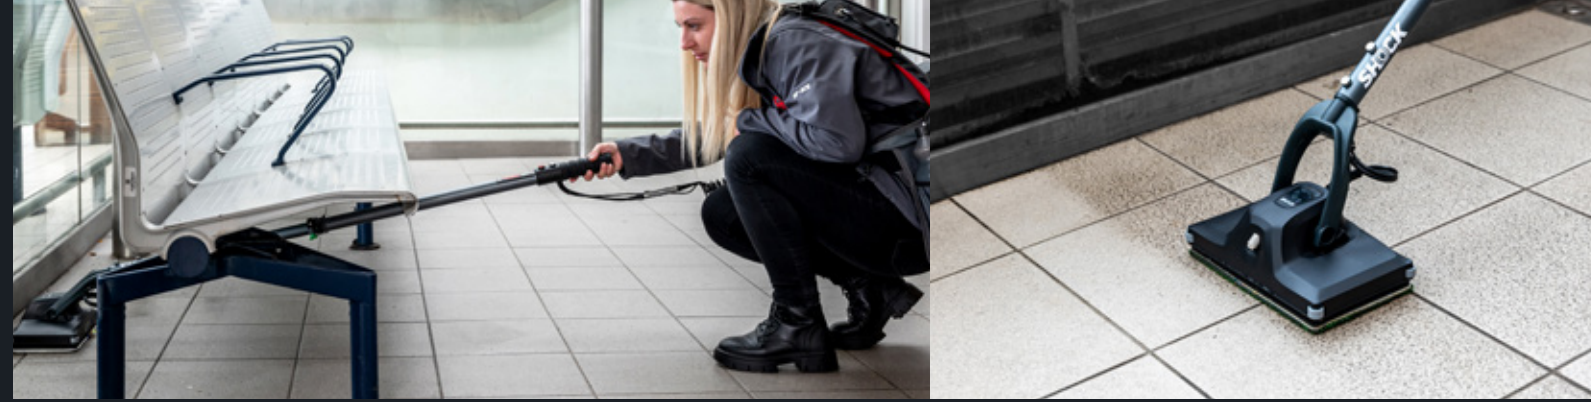

Easy to transport

Professionals arrive ready. Our M-Case empowers you to travel with confidence, whilst storing and protecting your MotorScrubber cleaning equipment.

Grab. Clean. Dock.

The Wall Dock is the perfect solution for limited storage space. Designed to be easily mounted to the wall and protect products from damage, our wall dock keeps your equipment neat and tidy.

Only **470g** in your hand during use.

(The same weight as a cup of coffee).

Because their **safety** and **comfort** matter.

SHOCK

Ground Breaking Cleaning Performance

Faster. Lower. Cleaner.

SHOCK is the lowest profile oscillating floor cleaning machine in the world. Developed over three years, it has been meticulously designed to deliver a deep clean along floors, edges, baseboards, stairs, risers, below obstacles and more.