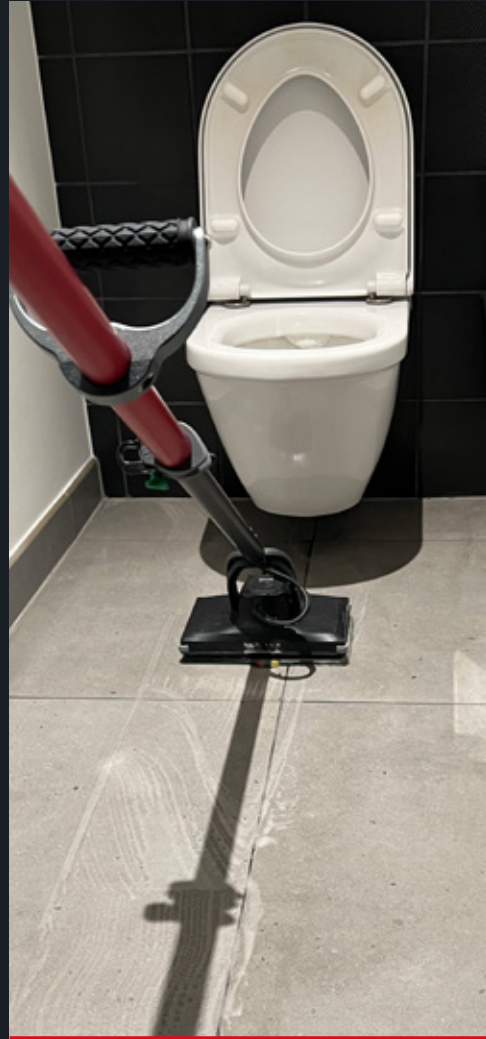

BUILT TO LAST

Where can you use your MotorScrubber?

Motorscrubber equipment is designed to clean the 20% of floor area missed by existing machines which are too large and bulky. Our compact machines specialise in cleaning the following areas within your building.