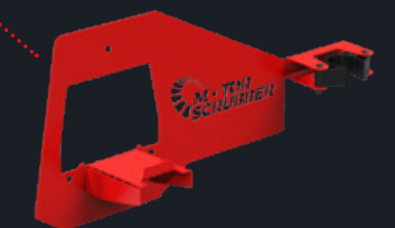

Enhancing your worker welfare...

74%

of cleaners reported muscular aches and pains.
(Known as MSD's)

20%

of staff require time off as a consequence.

Designed to ensure you adopt the correct posture with a straight back when using SHOCK.

Eliminate the need for a bucket and reduce slips and falls with the fingertip control fluid application.

Reduce MSD's in your workforce.

Designed with easy transportation in mind.

Commercial cleaning operators use heavy equipment daily. These tools are the root cause of MSDs (Musculoskeletal Disorders) in your workforce.

- MotorScrubbers lightweight battery powerpack technology enables effortless transportation and usage.
- Padded back support to keep the users back straight.
- **Load is spread evenly across operators waist.**
- All day comfort guaranteed.
- The user can easily transport the machine to avoid back strain.

Easy to transport

Professionals arrive ready. Our M-Case empowers you to travel with confidence, whilst storing and protecting your MotorScrubber cleaning equipment.

Grab. Clean. Dock.

The Wall Dock is the perfect solution for limited storage space. Designed to be easily mounted to the wall and protect products from damage, our wall dock keeps your equipment neat and tidy.

Only **470g** in your hand during use.

(The same weight as a cup of coffee).

Because their **safety** and **comfort** matter.