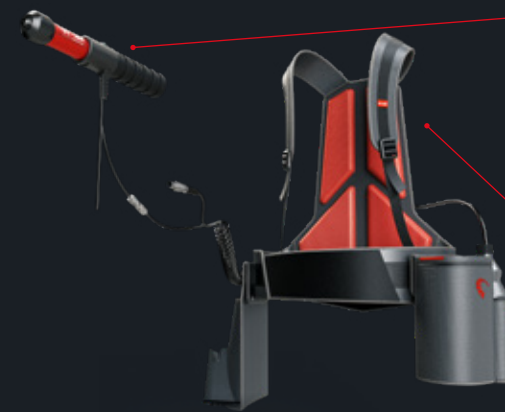

Attach our M-Wipes system to your backpack belt and easily dispense a specially designed cleaning cloth for fast, hygienic surface cleaning. Simply wipe the surface and dispose of the cloth in the waste pouch for a professional, hygienic solution.

STORM WAND

Droplet Size	68 microns
Spray	Optimum coverage at 30cm (11.8in) Max distance 120cm (47.2in)
Coverage	75m²/ litre (807ft² / 0.2gl)
Flow	77ml (2.6fl oz)/ minute
Weight	0.3kg (0.7lbs)

BACKPACK

Run Time	1.5 hours continuous spray Quick-change battery for additional runtime
Charging Time	Charge time in 4 hours
Battery Spec	12 Volt 7AH sealed battery
Solution Capacity	1l (0.2gl)
Backpack Weight	3.8kg (8.4lbs) secured to waist