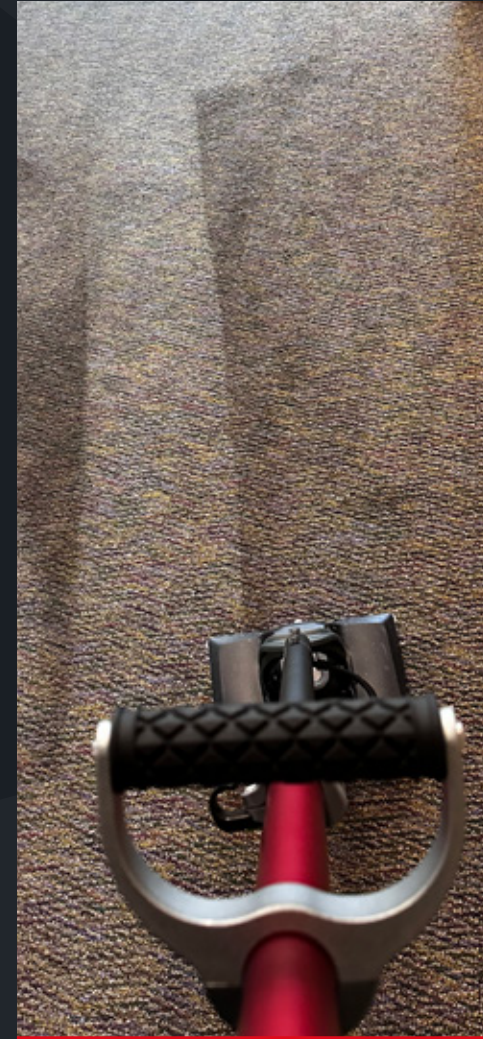

CARPETS

We design our equipment to be unstoppable, **no matter what you throw at it.**