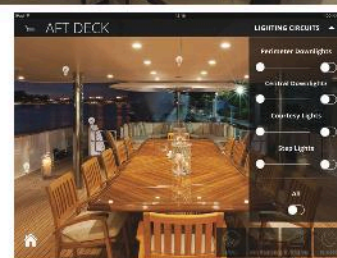

We design and supply the perfect entertainment system to fit in with bespoke music and lighting arrangements with full control of blinds and environmental settings for the ultimate creative atmosphere. Linked to bespoke panels or iPad interfaces these installations allow the client to enjoy the very latest in music and video with ease.