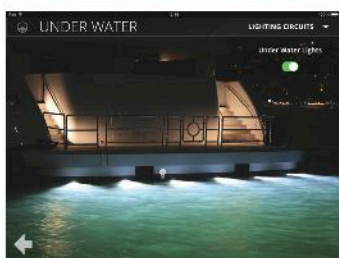

From state of the art programmable scenario dimmers, class compliant underwater LED lights to the very best in searchlight technology, we design, supply and install the latest fittings to complement any design.