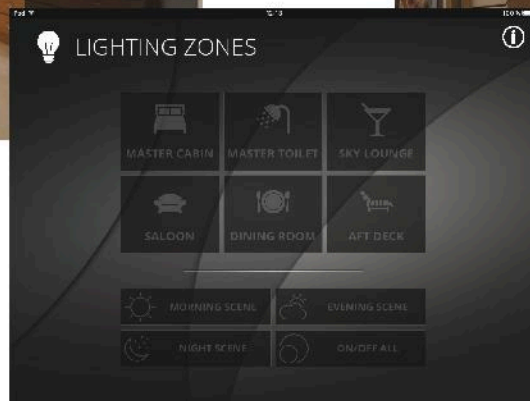

We design and supply the perfect entertainment system to fit in with bespoke music and lighting arrangements with full control of blinds and environmental settings for the ultimate creative atmosphere. Linked to bespoke panels or iPad interfaces these installations allow the client to enjoy the very latest in music and video with ease.