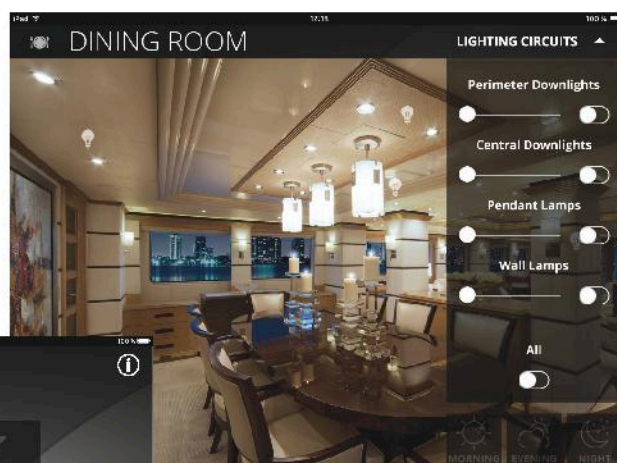

We design and supply the perfect entertainment system to fit in with bespoke music and lighting arrangements with full control of blinds and environmental settings for the ultimate creative atmosphere. Linked to bespoke panels or iPad interfaces these installations allow the client to enjoy the very latest in music and video with ease.