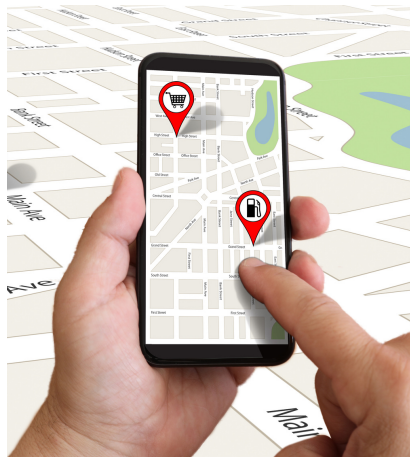

# Tailored Google Maps for Q & Route Tracking

## Waste Tracking Monitoring

1. Scan QR code on bin by customers and submit request for collection
2. Samanta AI will optimise route and track collection
3. Notify status to customers

Scan QR Code by customer

Submit request by customer

Optimise route by Samanta AI

Collection by Client

Track team members

Track task locations

Optimise workflows

Notify status

## Workflow Management

1. Track team members and task locations
2. Samanta AI will optimise route and workflows
3. Notify status to customers