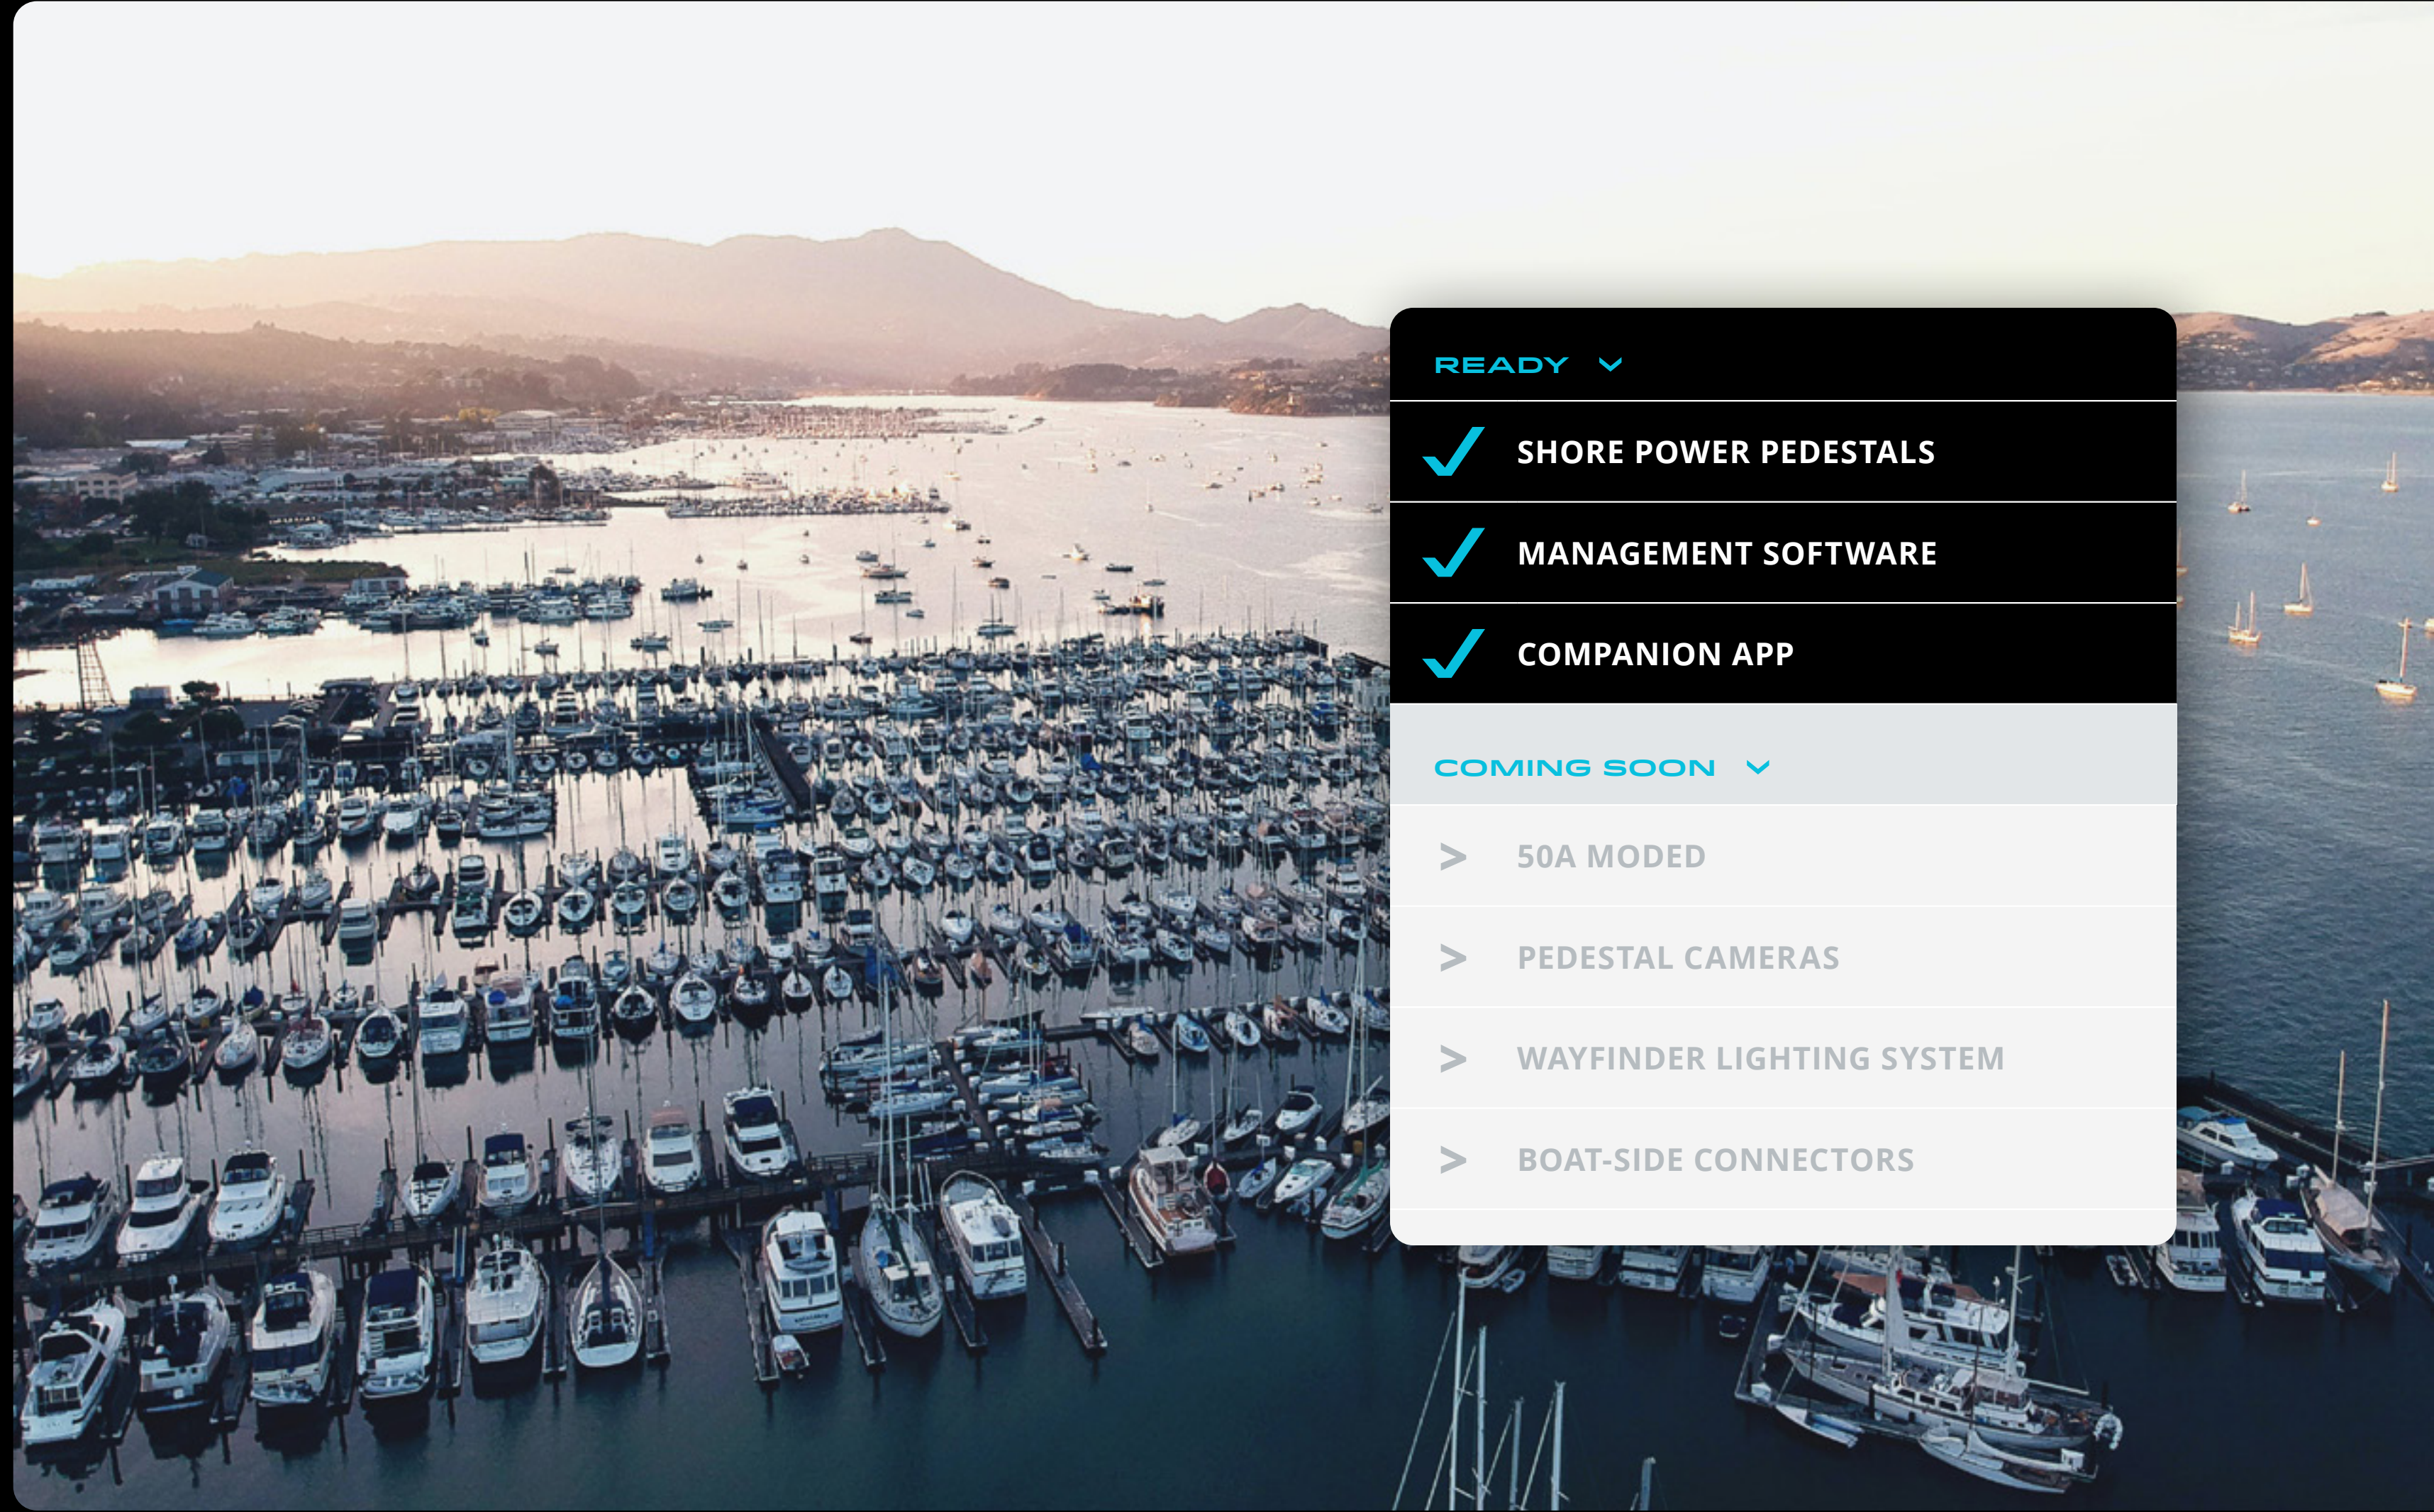

SAVE \$\$\$\$

ITEM	DESCRIPTION	
✓ ENERGY EFFICIENCY	Optimize power usage, reduce costs during energy spikes and shift consumption to off peak hours.	\$
✓ PEAK DEMAND MANAGEMENT	Effortlessly monitor and manage marina-wide power usage in real-time, effectively reducing peak demand charges.	\$
✓ AUTOMATIC SAFETY MEASURES	Detect and alert marina operators and boat owners about current leakage. Proactively find failing or inefficient electronic devices and prevent corrosion, arcs, sparks, fires, damage.	\$
✓ PREVENTION OF MARINA INFRASTRUCTURE DAMAGE	Magnetic connectors prevent damage when boat owners forget to disconnect from shore power, safeguarding marina infrastructure.	\$
✓ AUTOMATED BILLING	Access real-time shore power and historical data usage data, streamline billing processes and eliminate the need for manual data entry and slip-to-slip invoicing.	\$
✓ DECREASED MARINA COSTS	Dashboard capabilities send automated notifications for connectivity concerns, current leakage, temperature monitoring and utility-metering for automated slip-by-slip billing, reducing countless hours of manual labour on the docks.	\$
✓ INCREASED INSURANCE SAVINGS	Eliminating risks of fire from faulty connections or infrastructure damages from sailing away without disconnecting, culminates in fewer claims, lowering insurance premiums.	\$

We are creating a connected marina ecosystem.

Our vision extends far beyond just shore power connectors. We are committed to delivering the safest, most dependable, and user-friendly shore power experience at marinas. With VoltSafe technology, we're future-proofing marinas.