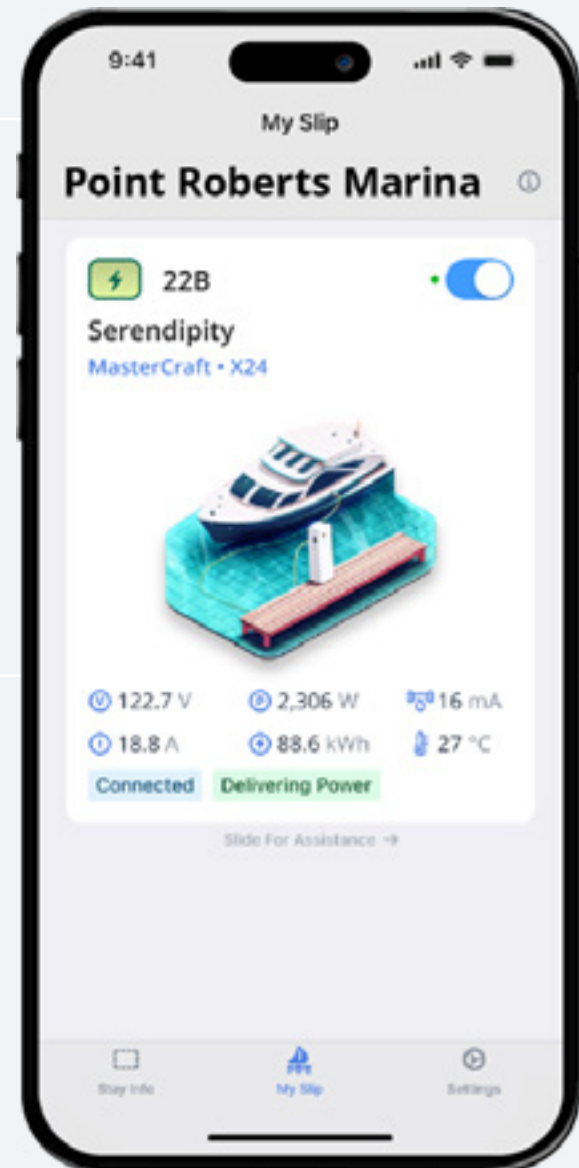

BOAT OWNER

Remotely Control Power:

- > Get real-time control with the companion app, effortlessly turning power on or off from anywhere.

Notifications & Alerts:

- > Get notifications if power is ever disconnected, and alerts that prevent potential issues before they happen to keep the boating experience safe and hassle-free.

Safety First:

- > Get critical alerts for current leakage, ensuring the safety of the vessel and the marina environment.

Billing Transparency:

- > With granular utility-metering per slip, boaters have complete transparency to their usage for every kWh and can effectively manage their power consumption and budget.

Companion App: A Boater's Life Made Simple

The smart energy dashboard doesn't just benefit the marina. Each slip owner will be able to take advantage of the benefits of a user-friendly companion app, making their time at the marina life simple and secure.