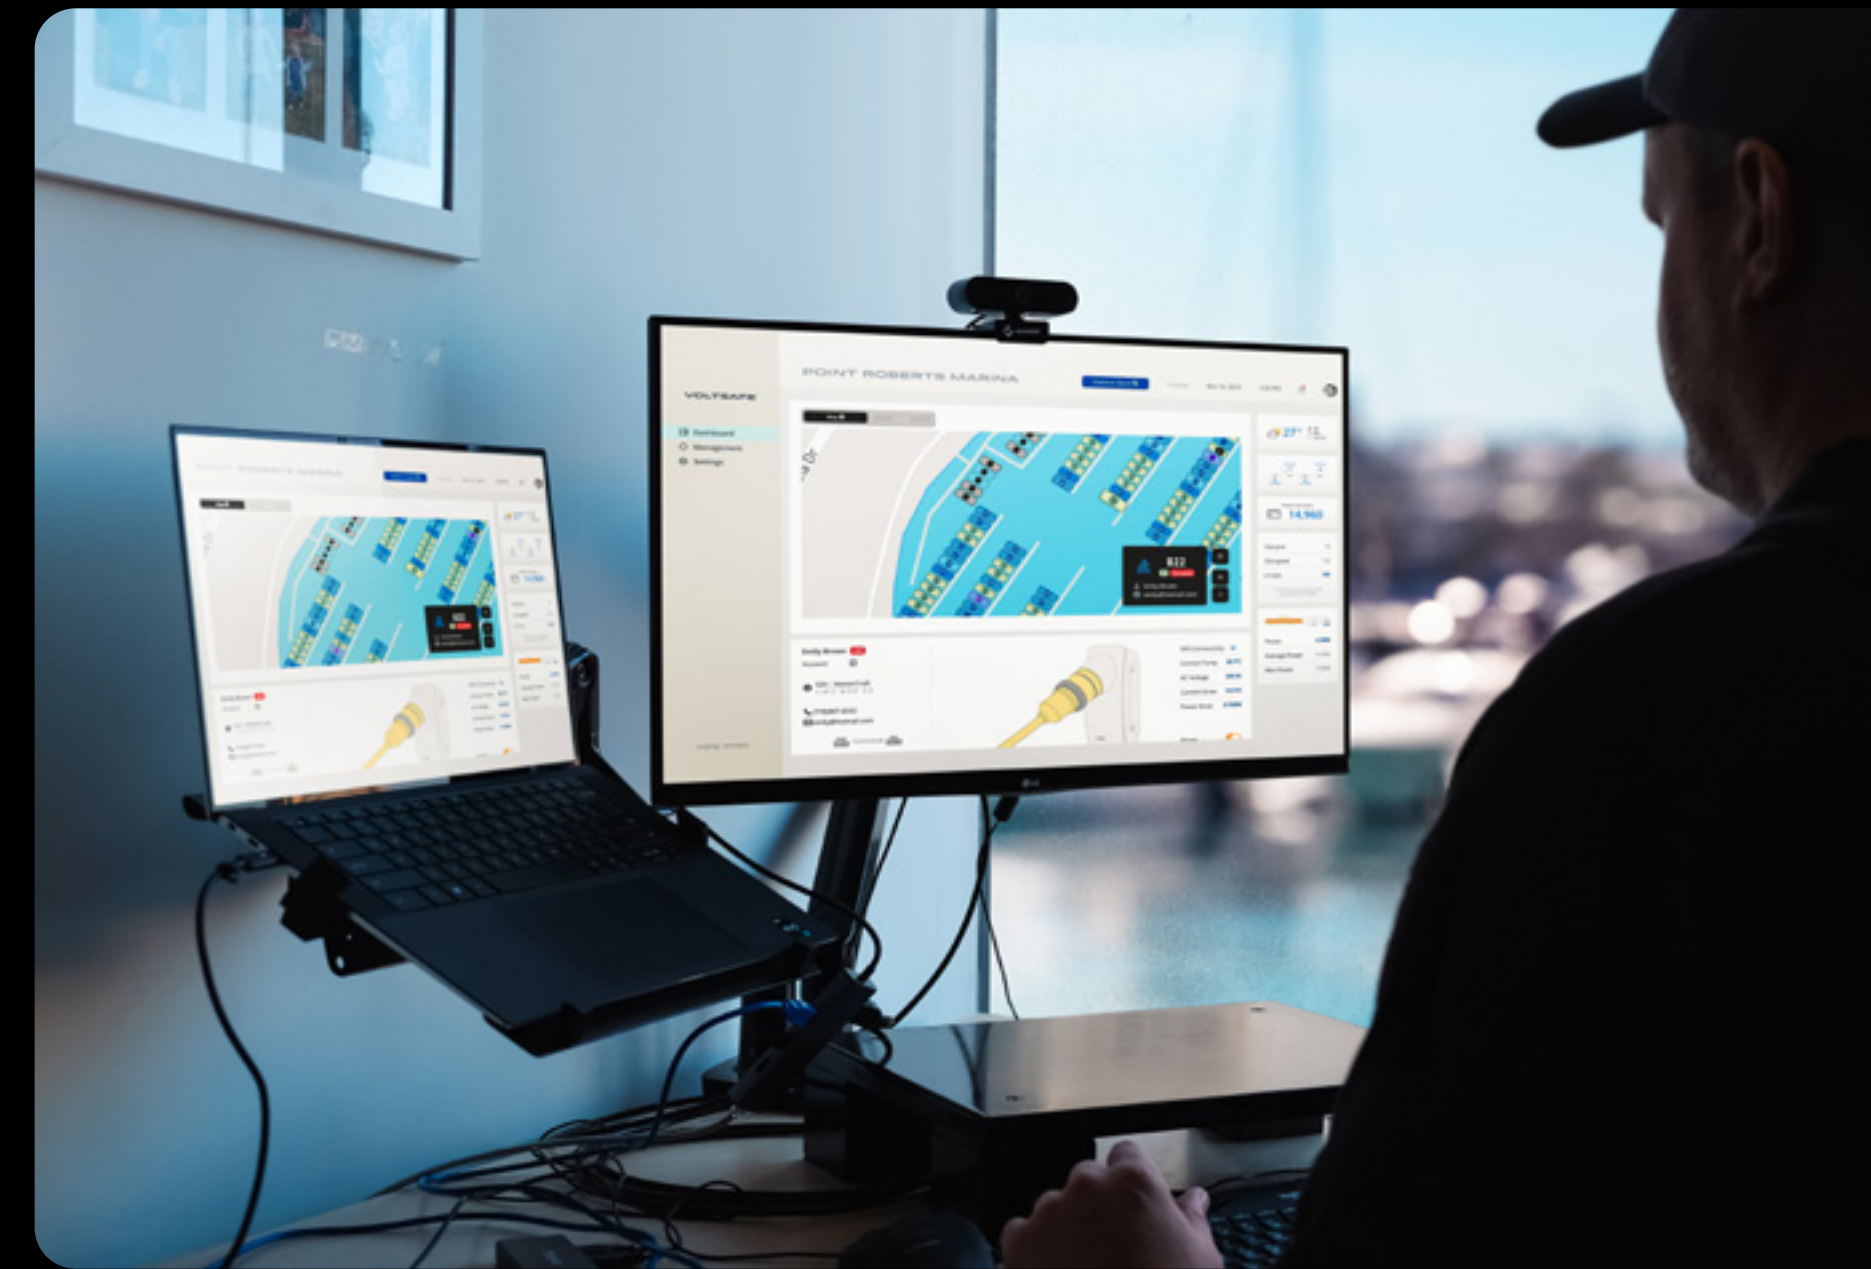

Smart energy management that provides effortless control.

Improve the user experience for both the marina manager and the boat owner. Our proprietary software has unprecedented functionality at your fingertips. You'll be able to control power for every slip from a dashboard and effortlessly manage billing in real-time.

Marina life consists of ongoing critical maintenance and daily tasks that can be overwhelming, making it a daunting and laborious job. With VoltSafe Marine, you can eliminate much of the intensive labour and streamline daily chores with one dashboard.

Take control with real-time power management, automate billing per slip, understand peak demand times, conserve energy and get notifications of plug obstructions, debris or corrosion that can lead to disastrous boat or marina fires.

Equally important, you can also monitor and get notifications of dangerous current leakage, eliminating risks of electric shock drownings and understand which equipment is in need of repair - before it's too late.