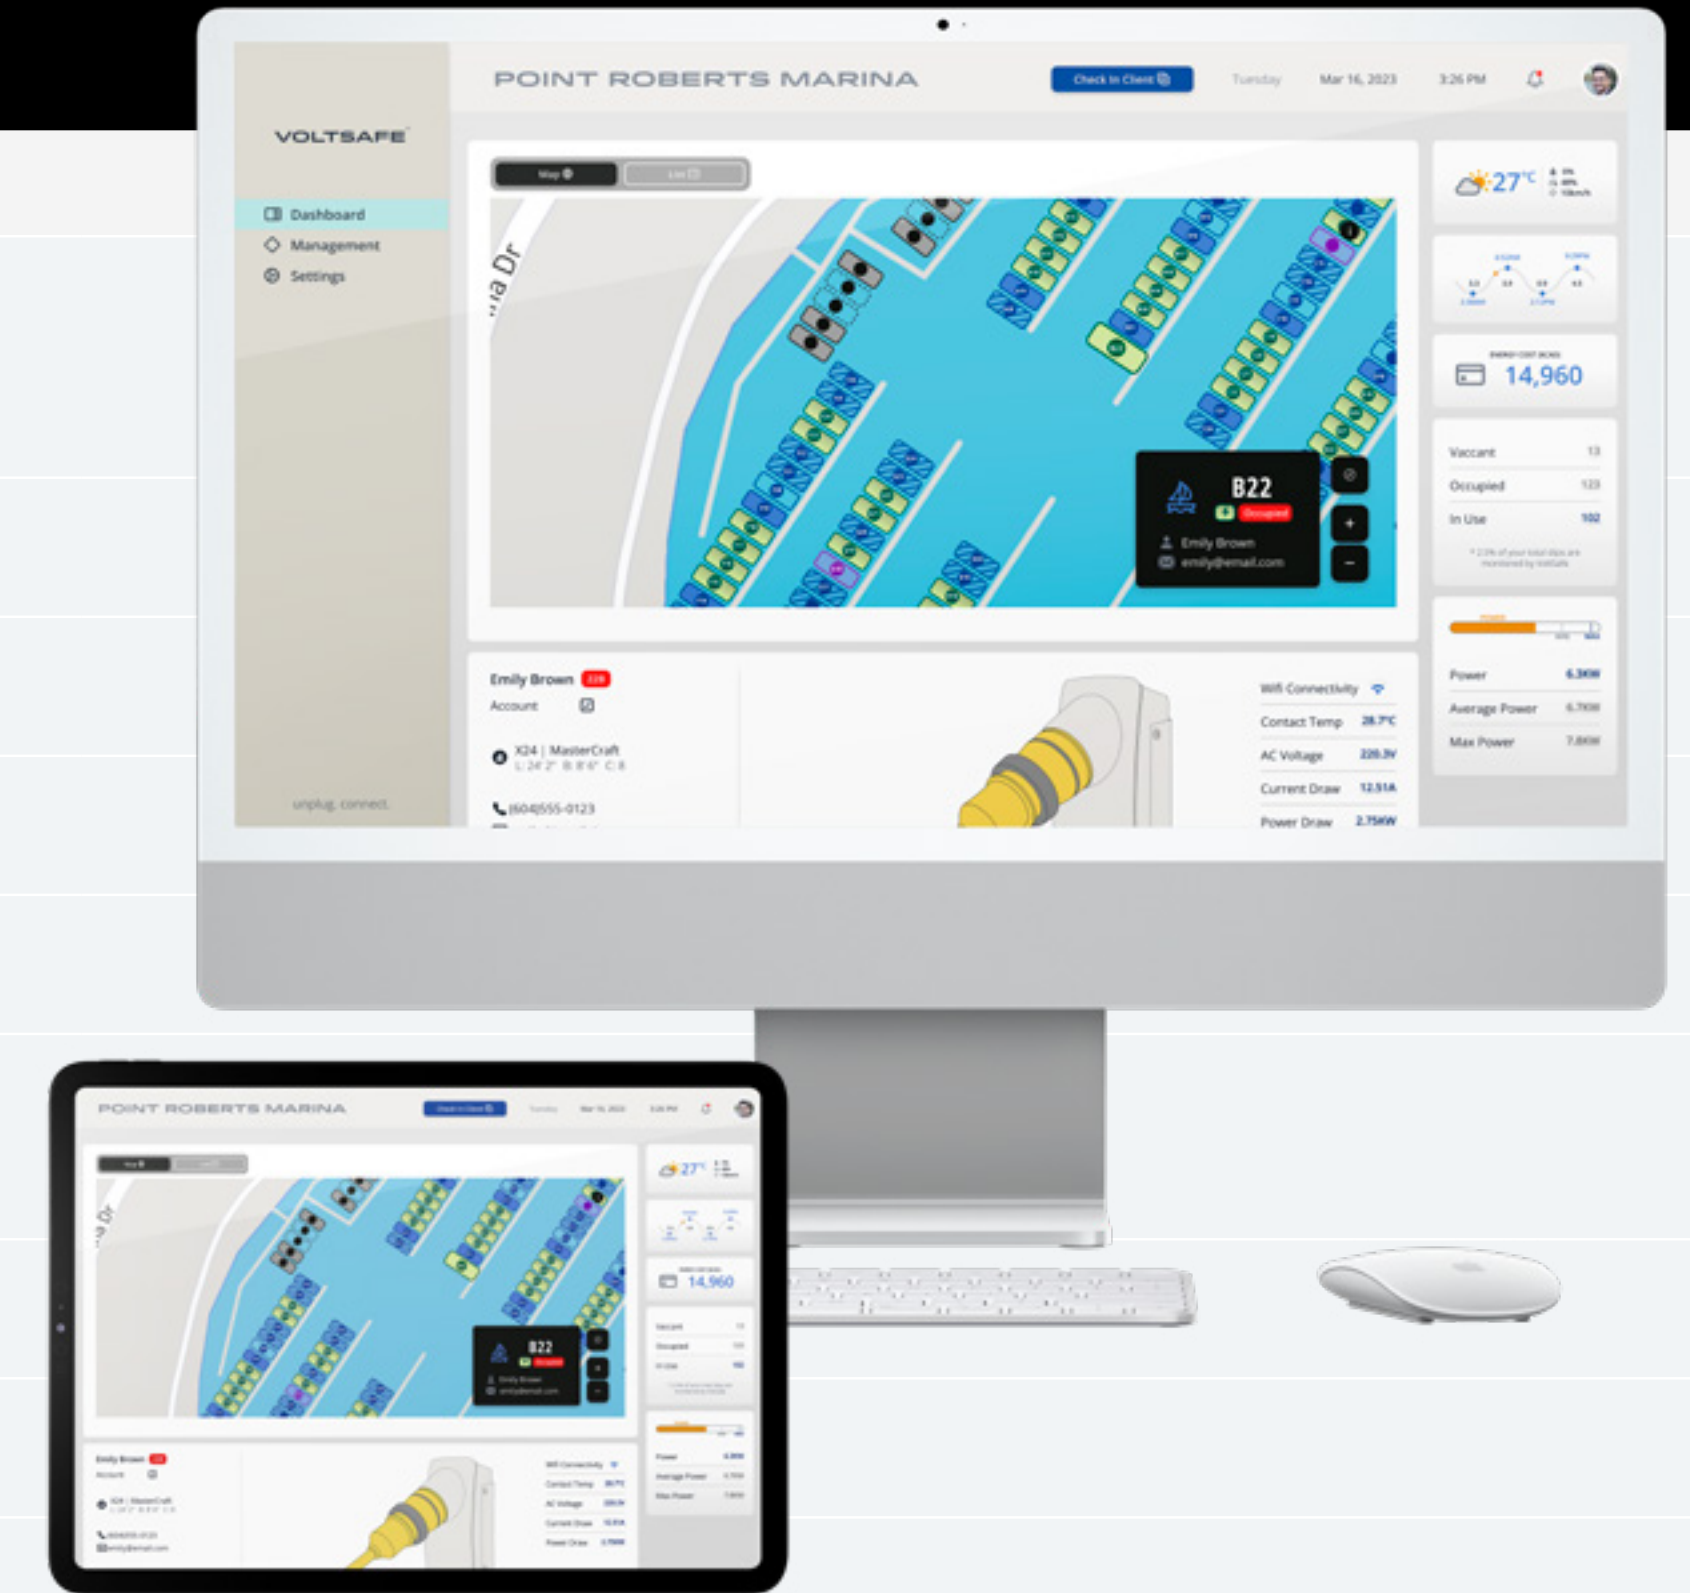

Marina life consists of ongoing critical maintenance and daily tasks that can be overwhelming, making it a daunting and laborious job. With VoltSafe Marine, you can eliminate much of the intensive labour and streamline daily chores with one dashboard.

Take control with real-time power management, automate billing per slip, understand peak demand times, conserve energy and get notifications of plug obstructions, debris or corrosion that can lead to disastrous boat or marina fires.

MARINA MANAGER

- > Interactive slip map
- > Real-time status of all pedestals
- > Number of slips available for daily drop in usage (occupancy rate)
- > Monitor vitals like amps, volts, watts, temperature
- > Safety alerts such as current leakage detection, temperature readings and more
- > Alerts when power is disconnected or when plugs need to be cleaned
- > Precise power-metering (utility metering, energy and water)
- > Built-in CRM with utility-metering for transparent billing