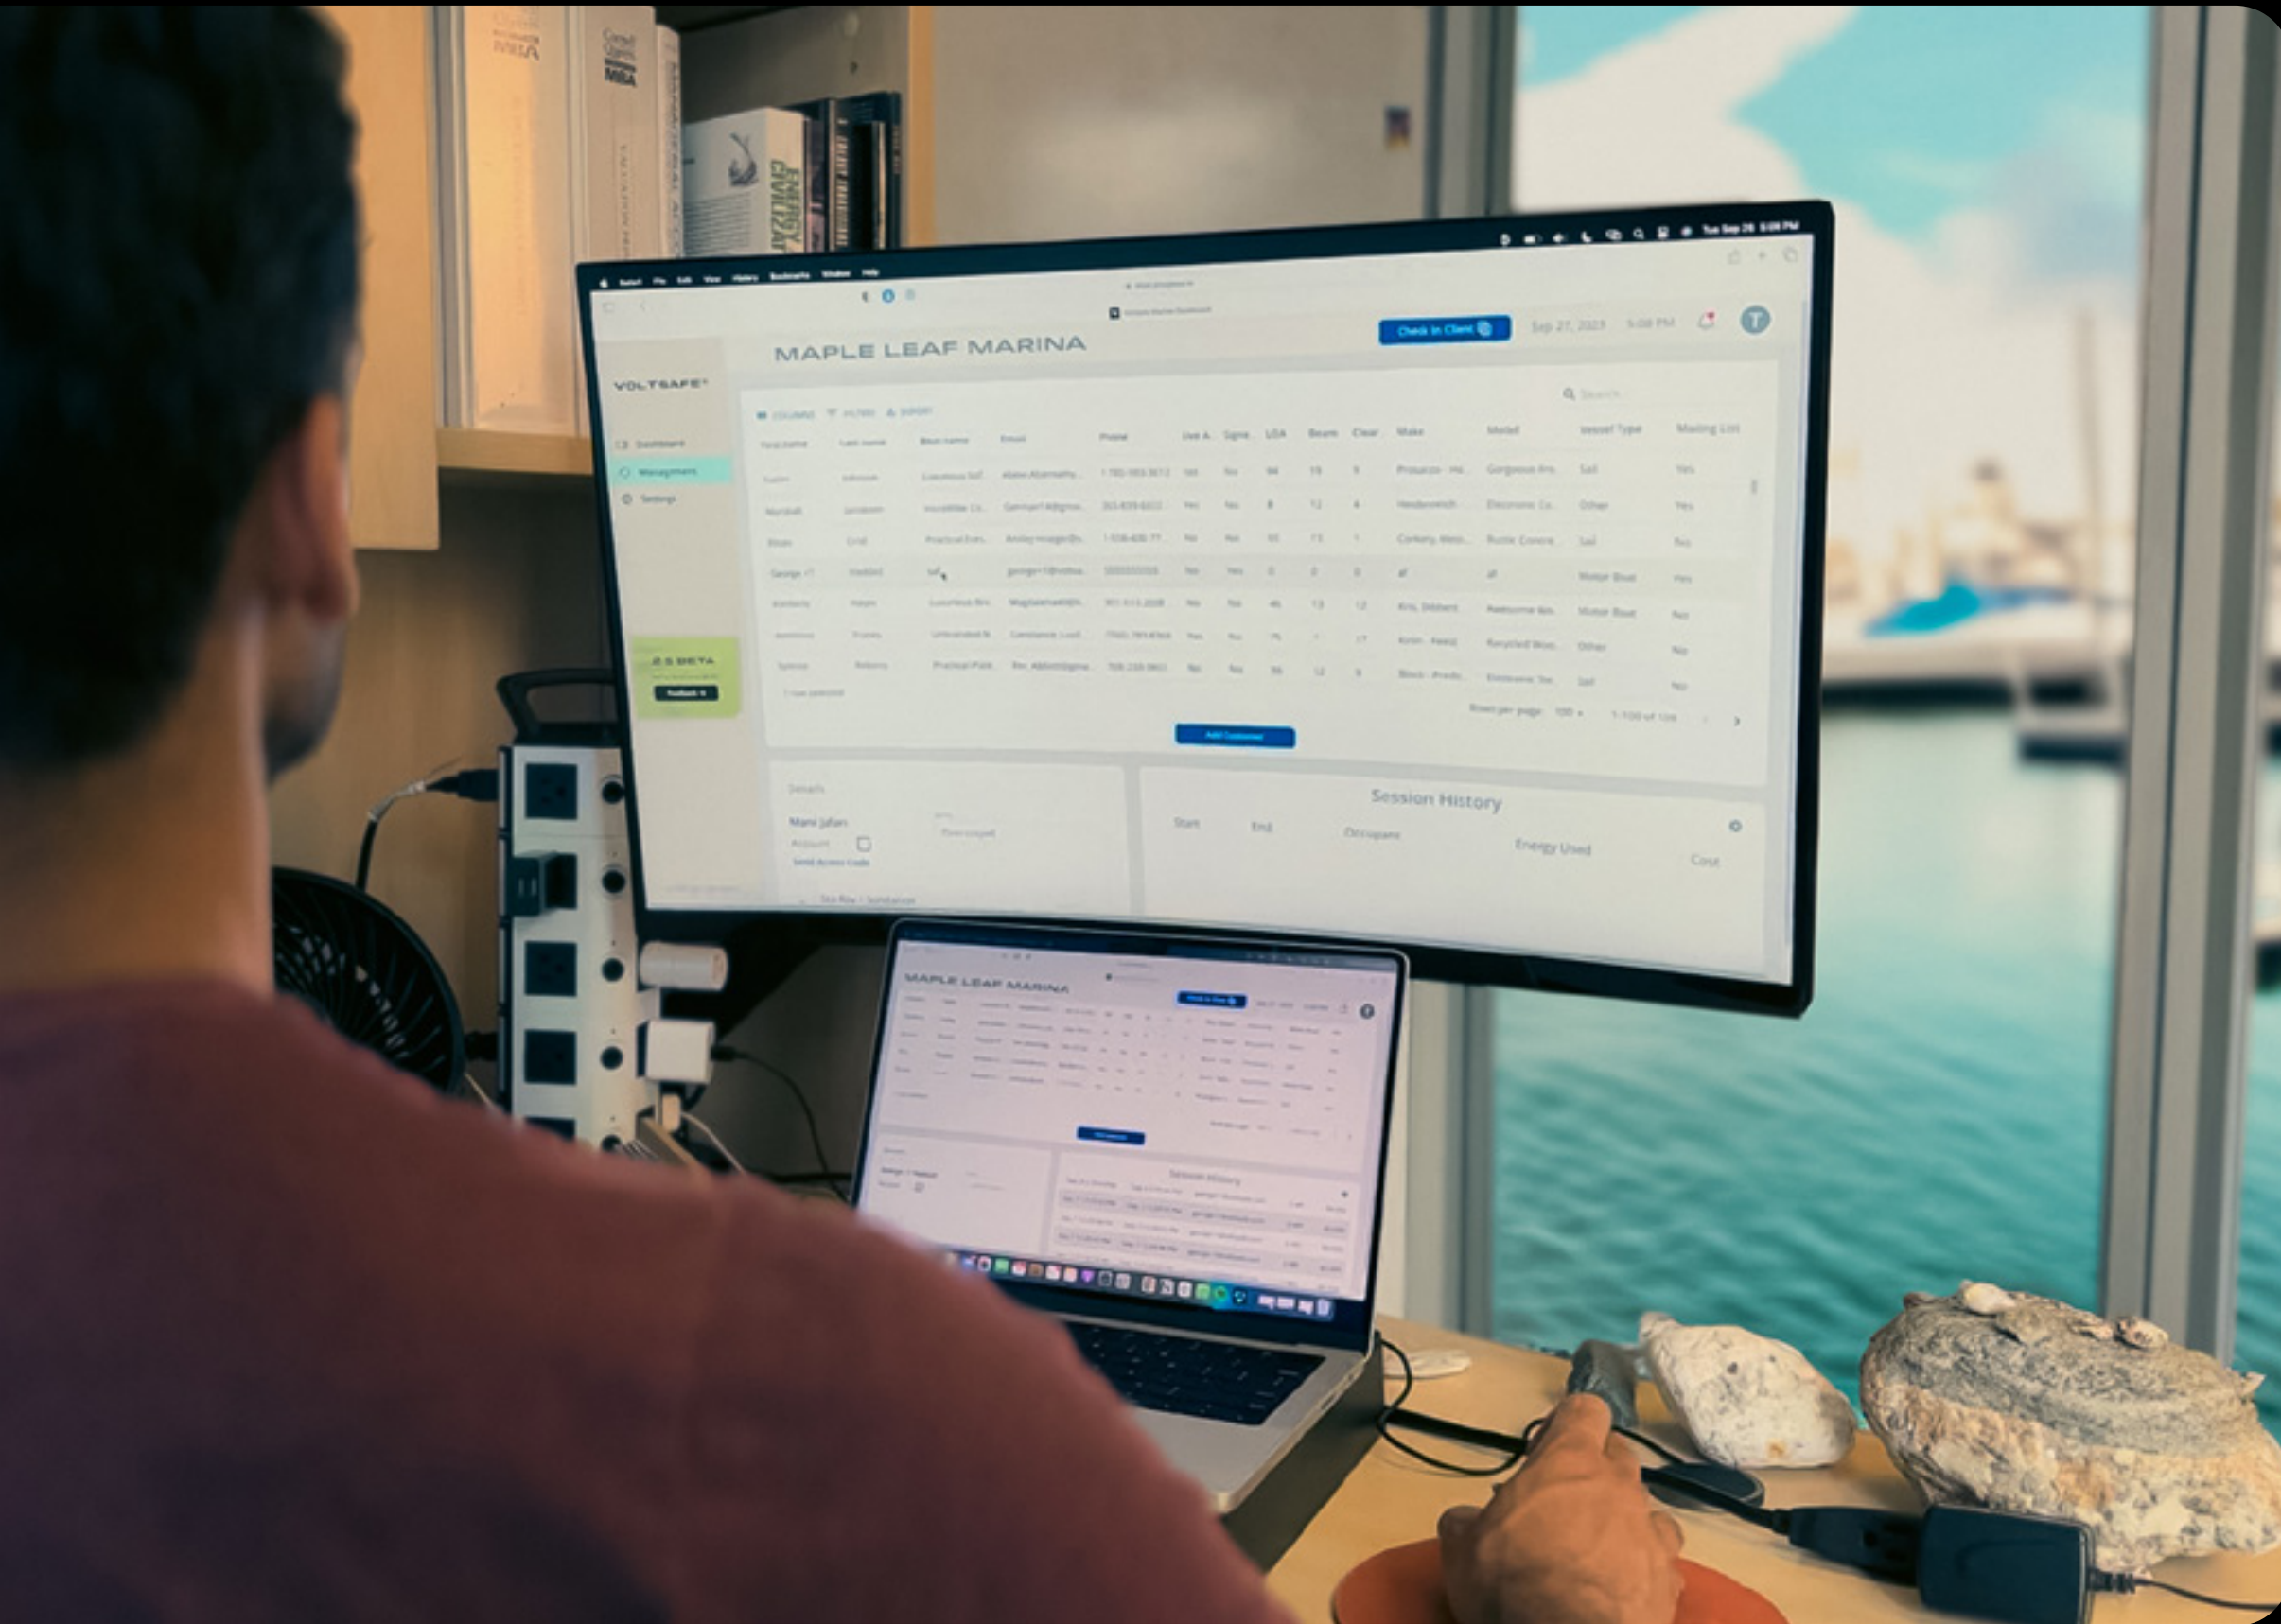

Multiple streams to unprecedented savings.

Unlock Next-Level ROI

VoltSafe Technology introduces groundbreaking automation to your marina translating into **immediate financial gains**. Ensure reduced labour hours for tasks like energy readings and fire-risk troubleshooting. Experience streamlined accounting, peak demand reductions, and an overall decrease in duty cycle resulting in significant electricity savings. Embrace a sustainable future with reduced power consumption while navigating away from the financial burdens associated with fires, drive-away damage, and soaring insurance premiums.

Unleash Qualitative Value

Elevate safety and convenience with VoltSafe Technology. **Enhance value for each marina slip** by providing WiFi for boat owners. Offer secure Level 2 EV solutions for harsh marine environments, supported by a smart dashboard and companion app for an exceptional experience. Eliminate risks of electric shock drownings caused by current leakage. **Modernize your marina** to create a secure and user-friendly experience while saving time, money, preventing injury and safeguarding valuable infrastructure.