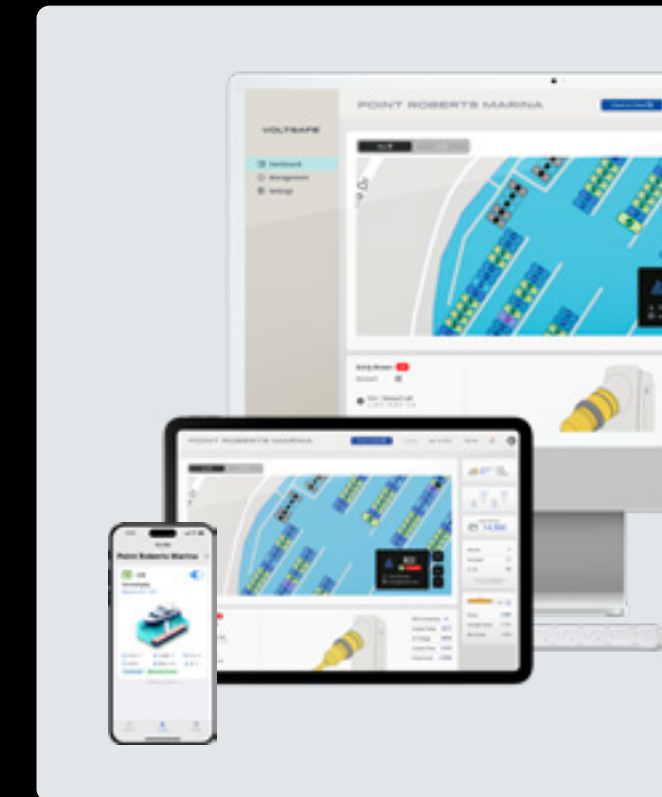

Future-proof your marina today.

Be the first to redefine safety and unlock smart energy management at your marina with VoltSafe Marine shore power. Place a fully refundable deposit today and lock in preferred pricing on your first purchase order.

Improve safety and enhance your marina with magnetic shore power and smart energy management that provides effortless control. Protect your investment and reduce costs, while saving time and energy.

VOLTSAFE MARINE PRE-ORDERS INCLUDE:

Power Control Box

The power control box acts as a 30 AMP electricity gate and automatically delivers aerospace level safety to the marina.

Connector-Sleeve

The connector-sleeve for the cord-side connector installs and locks to a 30A Nema L5-30 and L5-50 connectors.

Software Suite

The dashboard and companion app work together to create a seamless user-experience providing marinas unparalleled operational control while giving boaters peace of mind.

WiFi Router

The WiFi Router creates a fully connected ecosystem at your marina that enhances the slip value for every boater and enables data acquisition and responsive notifications for proactive management.