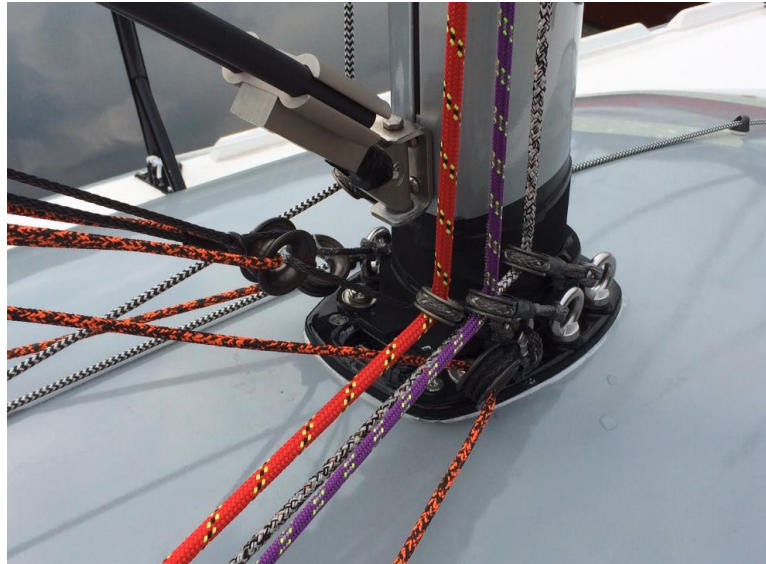

## High Load Eyes

Incredible light weight and high strength, Barton high load eyes lead the way

Cascade Backstay

Brenta 24

A multitude of uses - lazy jacks, control lines, barber haulers, cascade kickers.....

Part Numbers	Break Load	Part Numbers	Break Load
<b>60449</b> 3mm line dia	600kg	<b>60452</b> 10mm line dia	3,600kg
<b>60450</b> 4mm line dia	1,100kg	<b>60453</b> 12mm line dia	6,600kg
<b>60451</b> 6mm line dia	1,600kg	<b>60454</b> 16mm line dia	9,000kg