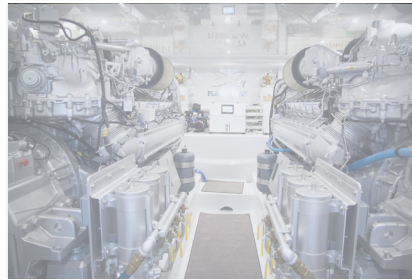

MAKE A LOT OF WATER SEMI AUTOMATIC OPERATION

SXIII SEMI AUTOMATIC

SeaXchange WaterMaker

Spot Zero's SXIII SeaXchange WaterMaker provides compact, durable, industry leading performance. The SXIII series offers traditional, semi-automatic operation, featuring automated diversion valves and concentrate pressure valve for precise, hands-on control. A hi-def LCD screen displays critical performance readings, above a responsive keypad, for easy of system navigation and operation.

SEAWATER

230V/60 Hz
220V/50 Hz

KEY BENEFITS

- Traditional, hands-on operation
- Turn seawater into freshwater anytime, anywhere in the world
- Never run out of water
- Compact and overbuilt
- Quiet, powerful and energy efficient
- Confidently extend your trip

MODEL SXIII	600	900	1200	1800	2200
SW Capacity per day (gal / L)	600 / 2271	900 / 3407	1200 / 4542	1800 / 6814	2200 / 8328
SW Capacity per hour (gal / L)	25 / 95	38 / 144	50 / 189	75 / 284	92 / 348