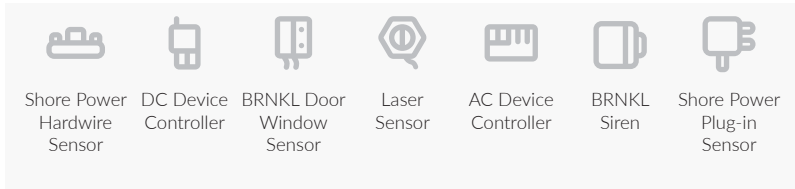

Security

Capture photographs from your boat. Take photos on demand or automatically when a door opens, motion's detected, or other triggers.

Monitoring

Monitor your battery banks, shore power, bilge activity, and external sensors. Built-in sensors include temperature, humidity, barometric pressure, pitch, heel, and impact.

Global Coverage

Cross borders without replacing SIM cards or other configuration hassles. BRNKL operates on a global cellular network.

Go to brnkl.io to explore the BRNKL line of security and monitoring products.

Features

Built-in Capabilities

Supported Accessories

Wired

Wireless

Recommended Kits

Monitoring

BRNKL Shore Power Sensor