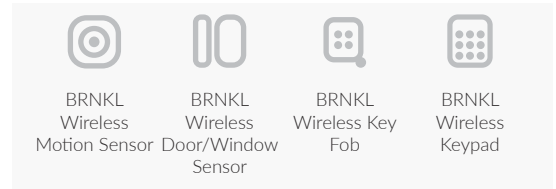

Features

Built-in Capabilities

Supported Accessories

Wired

Wireless

Recommended Kits

Monitoring

BRNKL Shore Power Sensor