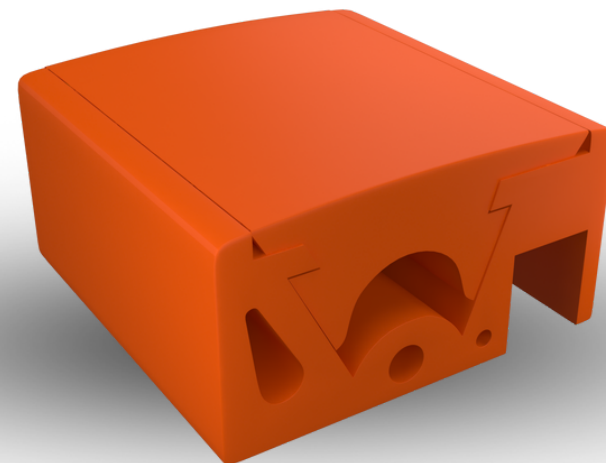

The result is a unique adaptable fender that works in any setting for both boxed and sandwich junctions boats:

heavy duty shock absorbing system for ultimate protection makes **Qbe** ideal for recreational, commercial and military boats as well

Qbe

Brand-New

RUB RAIL BY TESSILMARE
PAT.PEND.

WHY **Qbe** ?

It fits both boxed and sandwich junctions!

The dual-use rub rail helps you drastically reduce stock and standardize your design.

Excellent results in heavy duty conditions, thanks to the robust supporting structure and the steel bar ensuring the fender is constantly and firmly held.

WWW.RUBRAILS-TESSILMARE.COM

The Materials

Qbe top notch PVC material for marine use prevents annoying marks on any surfaces;

Qbe flexible components enable to follow the shape of the boat.

That's why the well-fitting, never failing **Qbe** profile will render almost all others redundant.

The Features

- Square shaped contemporary Tessilmare design
- Black, white, grey, orange, specific colours on request
- Tessilmare patent pending
- Ideal for both boxed and sandwich junctions

Sandwich Junction