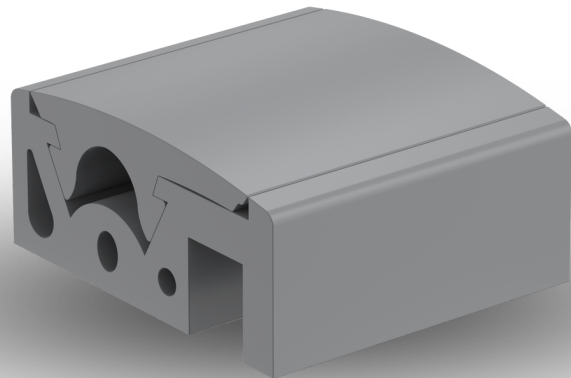

The result is a unique adaptable fender that works in any setting for both boxed and sandwich junctions boats:

heavy duty shock absorbing system for ultimate protection makes **Qbe** ideal for recreational, commercial and military boats as well

Qbe

Brand-New

RUB RAIL BY TESSILMARE
PAT.PEND.

WHY **Qbe** ?

It fits both boxed and sandwich junctions!

The dual-use rub rail helps you drastically reduce stock and standardize your design.

Excellent results in heavy duty conditions, thanks to the robust supporting structure and the steel bar ensuring the fender is constantly and firmly held.

The Features

- Square shaped contemporary Tessilmare design
- Black, white, grey, orange, specific colours on request
- Tessilmare patent pending
- Ideal for both boxed and sandwich junctions

Sandwich Junction