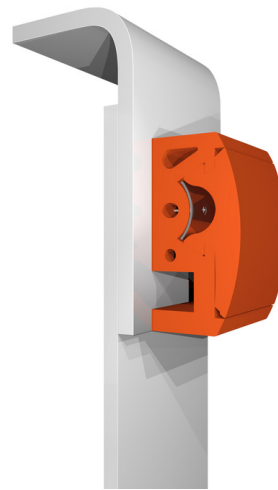

The result is a unique adaptable fender that works in any setting for both boxed and sandwich junctions boats:

heavy duty shock absorbing system for ultimate protection makes **Qbe** ideal for recreational, commercial and military boats as well

Qbe

Brand-New

RUB RAIL BY TESSILMARE
PAT.PEND.

WHY **Qbe** ?

It fits both boxed and sandwich junctions!

The dual-use rub rail helps you drastically reduce stock and standardize your design.

Excellent results in heavy duty conditions, thanks to the robust supporting structure and the steel bar ensuring the fender is constantly and firmly held.

The Features

- Square shaped contemporary Tessilmare design
- Black, white, grey, orange, specific colours on request
- Tessilmare patent pending
- Ideal for both boxed and sandwich junctions

Sandwich Junction

Boxed Junction

The Benefits

Fast setting up: less time and lower installation costs thanks to the limited number of components and simplicity of fixing.

Available in custom-cut reels to cut down on waste thus reducing costs.