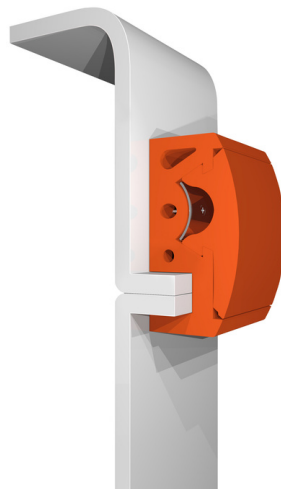

The result is a unique adaptable fender that works in any setting for both boxed and sandwich junctions boats:

heavy duty shock absorbing system for ultimate protection makes **Qbe** ideal for recreational, commercial and military boats as well

Qbe

Brand-New

RUB RAIL BY TESSILMARE
PAT.PEND.

WHY **Qbe** ?

It fits both boxed and sandwich junctions!

The dual-use rub rail helps you drastically reduce stock and standardize your design.

Excellent results in heavy duty conditions, thanks to the robust supporting structure and the steel bar ensuring the fender is constantly and firmly held.

The Features

- Square shaped contemporary Tessilmare design
- Black, white, grey, orange, specific colours on request
- Tessilmare patent pending
- Ideal for both boxed and sandwich junctions

Sandwich Junction

Boxed Junction

The Benefits

Fast setting up: less time and lower installation costs thanks to the limited number of components and simplicity of fixing.

Available in custom-cut reels to cut down on waste thus reducing costs.