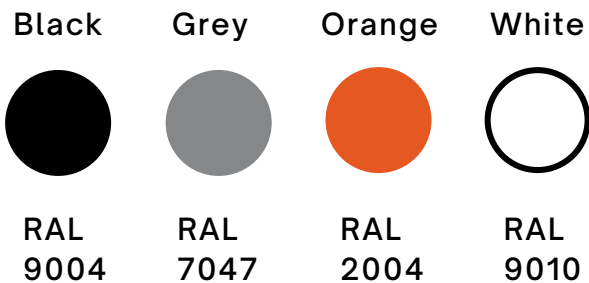

The Materials

Qbe top notch PVC material for marine use prevents annoying marks on any surfaces;

Qbe flexible components enable to follow the shape of the boat.

That's why the well-fitting, never failing **Qbe** profile will render almost all others redundant.